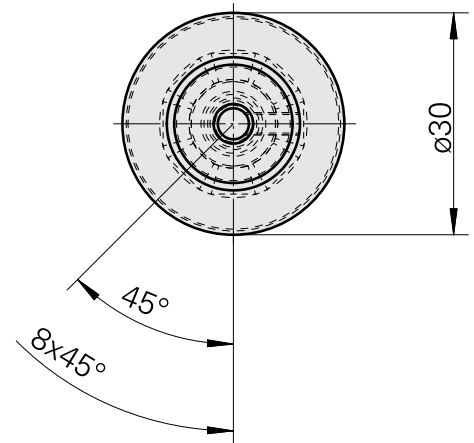

### Technical data

TH accessories category

WFB 20-12

Mounting

D1/8"

Quick change inserts

Boring tool holder