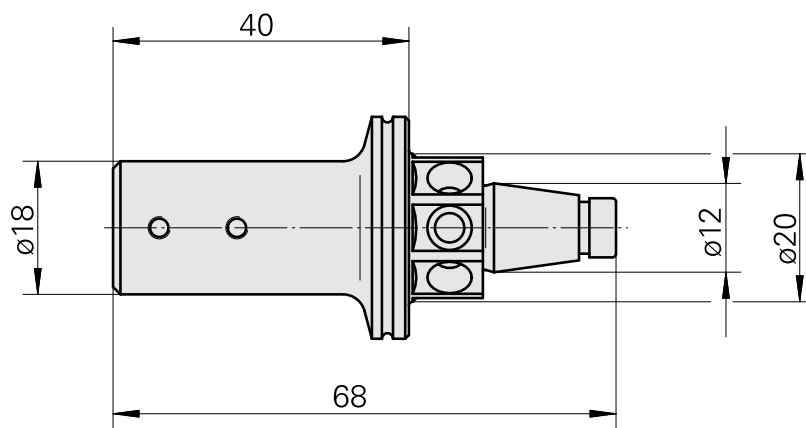

### Technical data

TH accessories category

WFB 20-12

Mounting

D1/8"

Quick change inserts

Boring tool holder

#### [Adjusting screw M 5x15](#)

Product ID : 10491071

Previous product ID : 326794

---