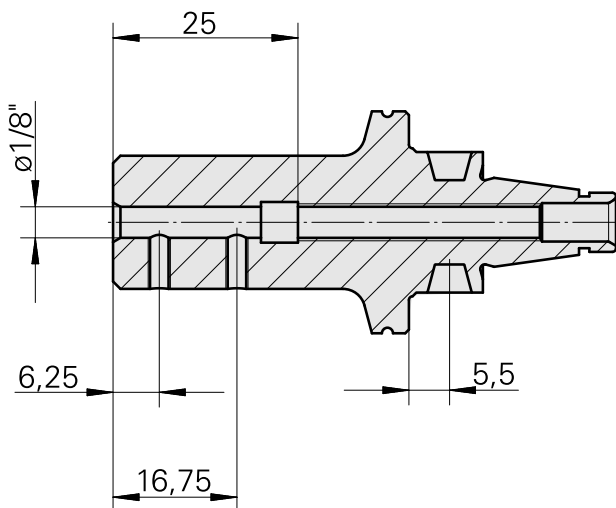

### Technical data

TH accessories category

WFB 20-12

Mounting

D1/8"

Quick change inserts

Boring tool holder