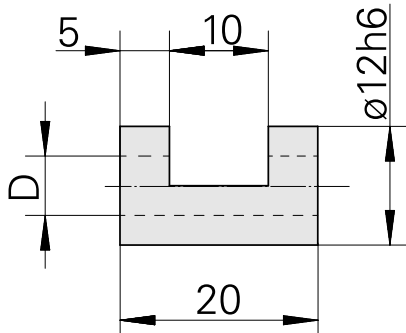

Clamping sleeve D12/ 4.5mm

Technical data

TH accessories category	Clamping sleeve
Mounting	D12
Tool mounting	4.5mm

10277283
993112.0450

INDEX

Documents

No downloads available for this product