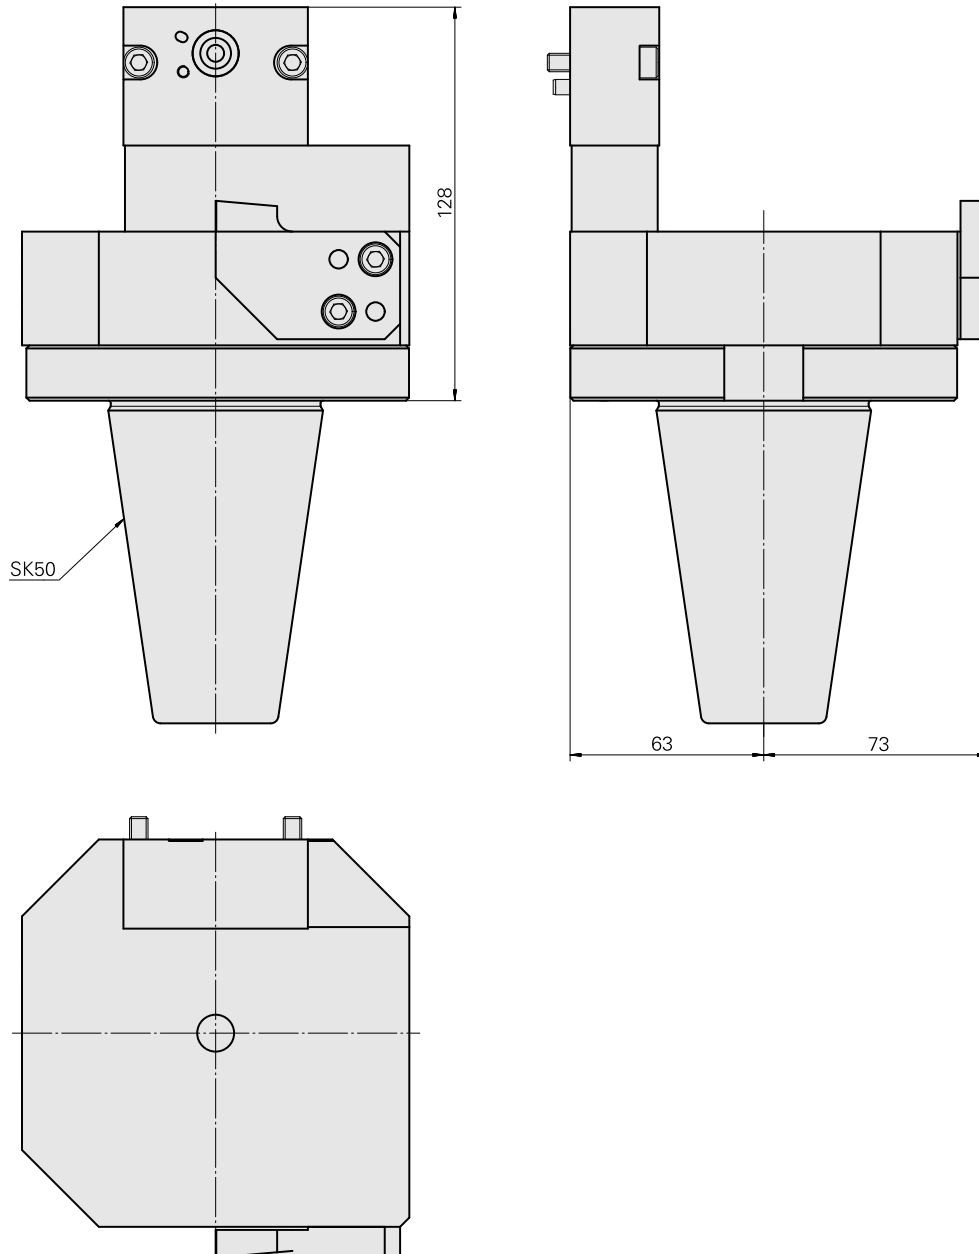

Presetting device

Technical data

TH accessories category

Adapter for presetting units

Mounting

SK50

Tool mounting

MS16 DrillGroovBlock

Documents

No downloads available for this product

Accessories

Optional accessories

Tool holder accessories

[Adapter plate, Rotated 90°](#)

Product ID : 10630218

Previous product ID : W9990900

TH accessories
category
Plate rear drilling unit
MS16