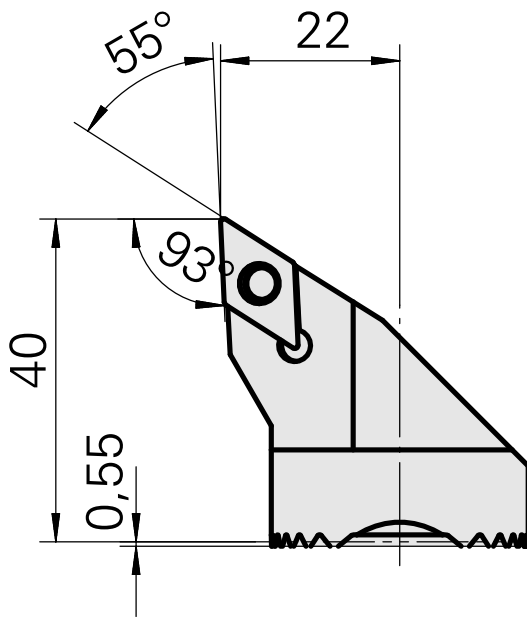

Boring head for DC.. 11T3..

Technical data

Mounting	for DC.. 11T3..
Cooling	internal
Pressure	50 bar
X [mm]	40 (1.57")
Z [mm]	22 (0.87)
INDEX TRAUB products	G220.3 • G220 • R200 • TNX65/42 • TNX220.3

Documents

No downloads available for this product

Accessories

Optional accessories

Other accessories

[Countersunk screw Wohlhaupter Nr. 115673](#)

Product ID : 10587078

Previous product ID : W00013.0026
