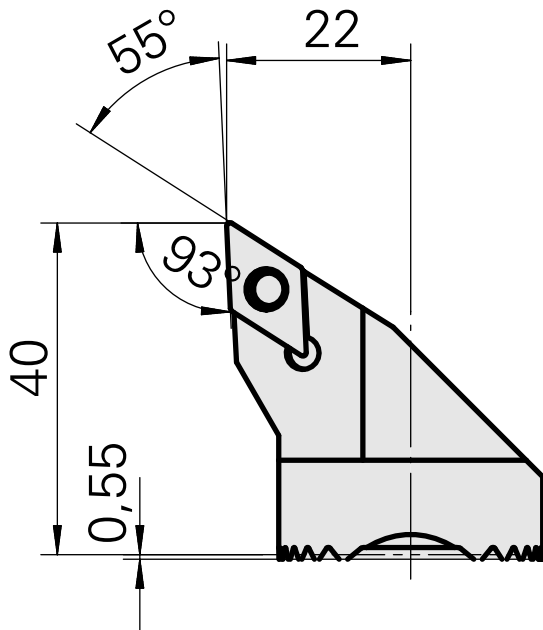

## Boring head for DC.. 11T3..

### Technical data

Mounting	for DC.. 11T3..
Cooling	internal
Pressure	50 bar
X [mm]	40 (1.57")
Z [mm]	22 (0.87)
INDEX TRAUB products	G220.3 • R200 • TNX65/42 • TNX220.3

### **Other accessories**

[Countersunk screw Wohlhaupter Nr. 115673](#)

Product ID : 10587078

Previous product ID : W00013.0026

---