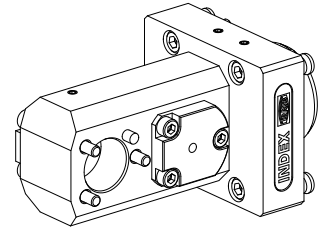

Basic holder KPS 45 D24 (0.94 "), double

Technical data

Shank KPS	KPS 45
Drive	not live
Cooling	internal
Mounting	D24
Pressure	80 bar
X [mm]	50 + 92 (1.97" + 3.62")
Y [mm]	-
Z [mm]	17.5 (0.69)
INDEX TRAUB products	TNL32-11 • TNL32