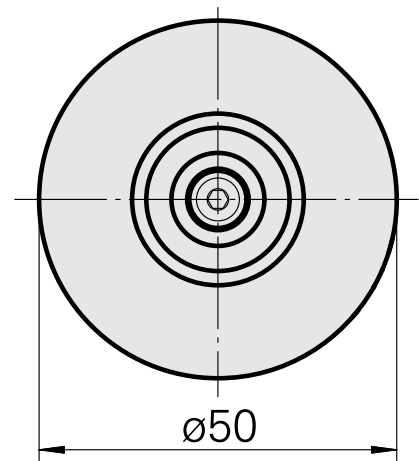

WFB 32-20 Hydraulic expansion chuck D8

Technical data

TH accessories category

WFB 32-20

Mounting

Hydraulic expansion chuck D8

Quick change inserts

hydraulic expan. mounting