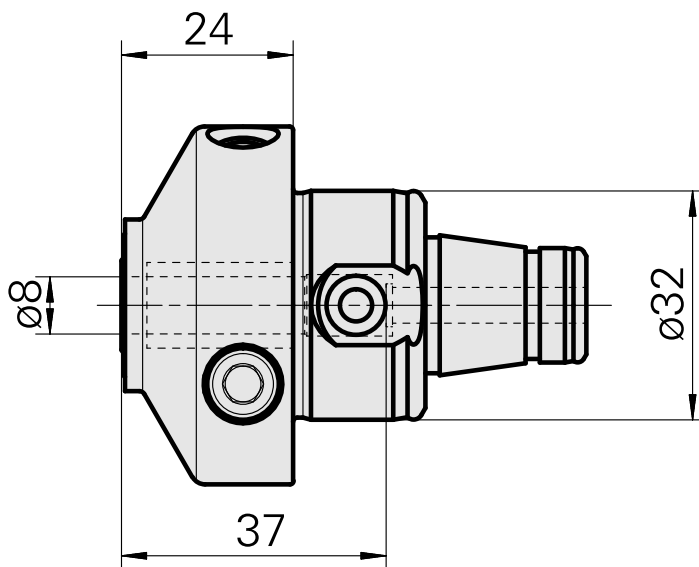

WFB 32-20 Hydraulic expansion chuck D8

Technical data

TH accessories category

WFB 32-20

Mounting

Hydraulic expansion chuck D8

Quick change inserts

hydraulic expan. mounting