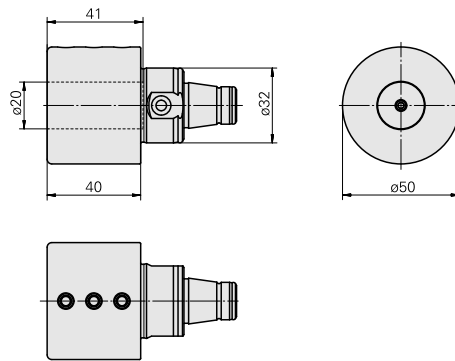

WFB 32-20 D20

Technical data

刀座附件类别
夹具
快换夹头

WFB 32-20
D20
Weldon刀柄