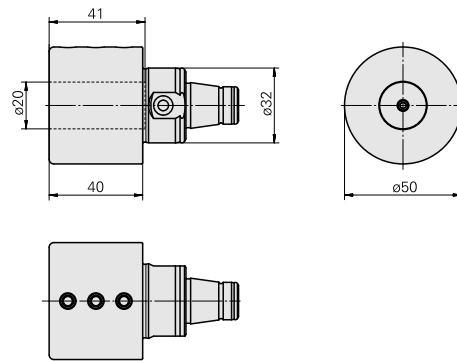

### Technical data

TH accessories category

WFB 32-20

Mounting

D20

Quick change inserts

Weldon mounting

---