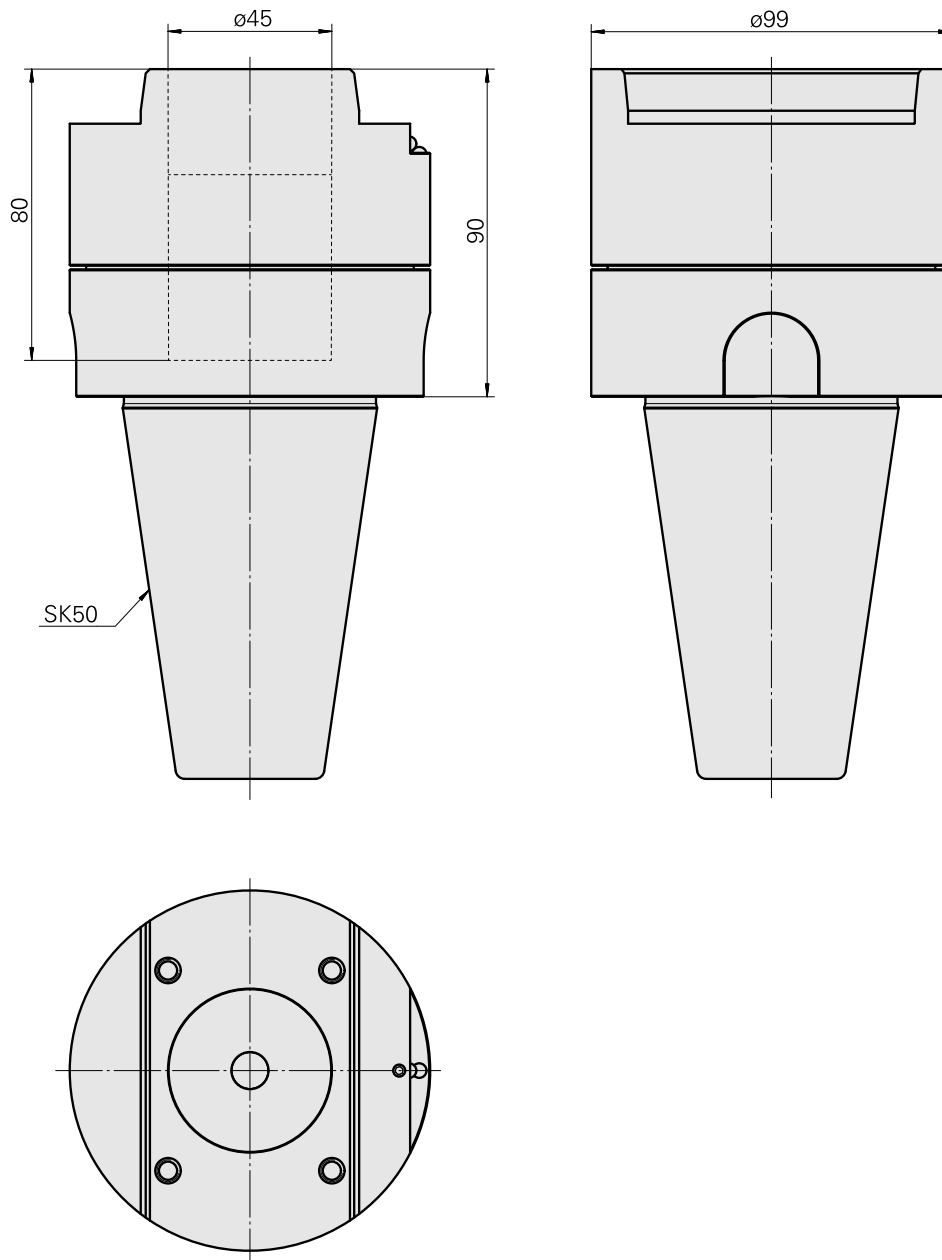

### Technical data

TH accessories category

Adapter for presetting units

Mounting

SK50

Tool mounting

Compact shank 45