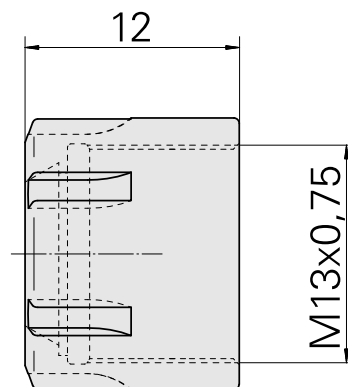

Clamping nut

Technical data

TH accessories category

Clamping nut

Mounting

ER11

Collet type

ER 11

Clamping nut type

Female thread diameter reduced

10212188
326681

INDEX

Documents

No downloads available for this product