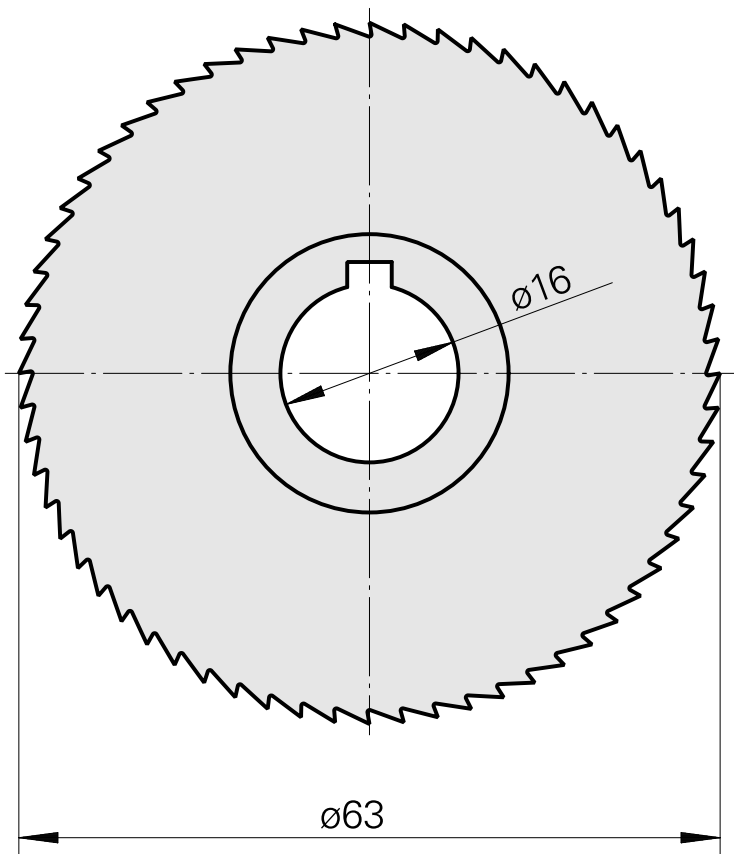

Saw blade, circular saw blade width 2.5 mm (0.09")

Technical data

TH accessories category

Circular saw blade d63

Tool mounting

16mm

10210566
223010.6325

INDEX