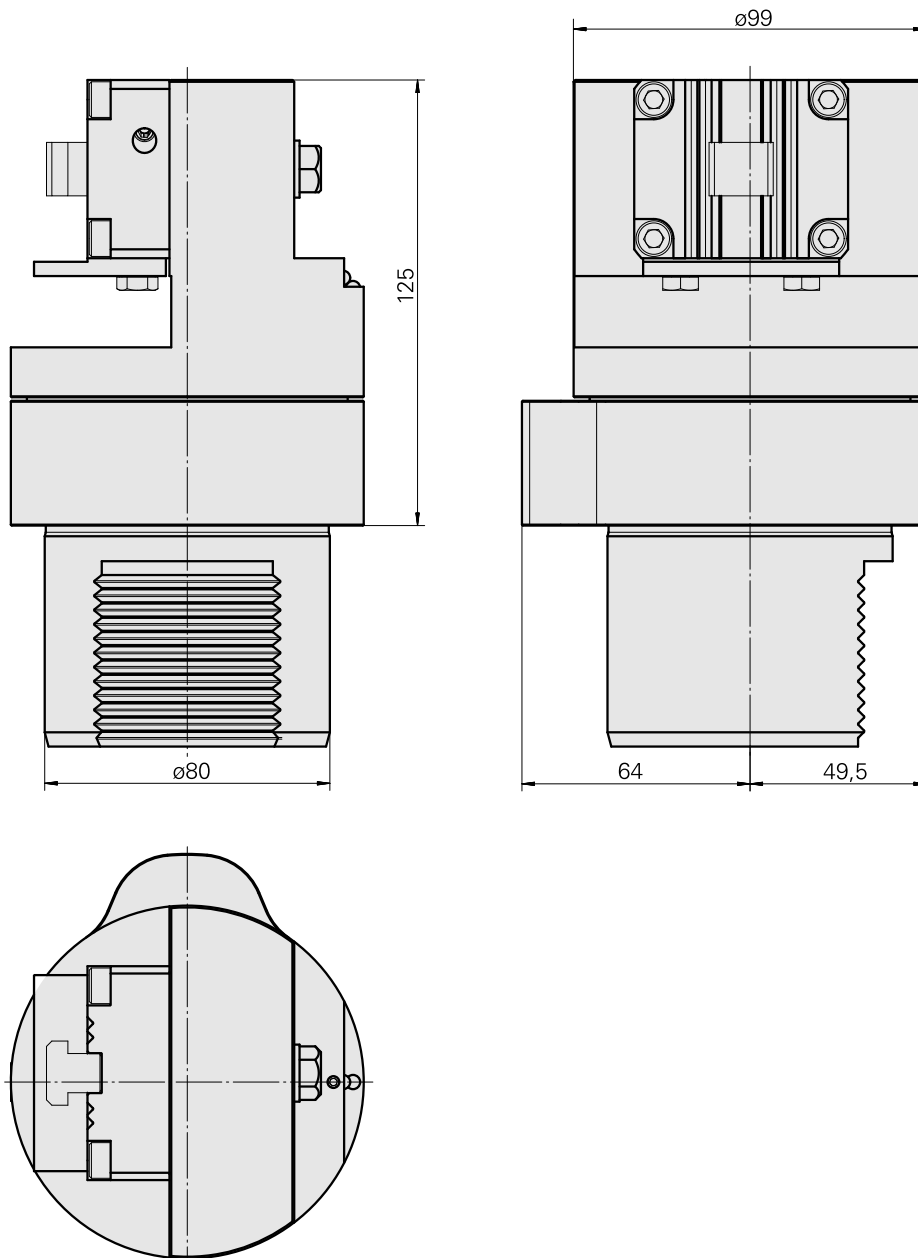

Presetting device D80/MS16 Stechschlitte

Technical data

TH accessories category

Adapter for presetting units

Mounting

D80 for presetting devices

Tool mounting

MS16 Grooving slide 6.0