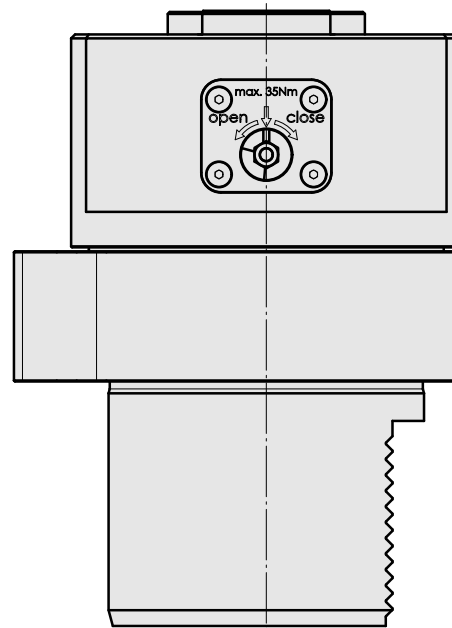

Presetting device D80/INDEX CAPTO C3

Technical data

TH accessories category

Adapter for presetting units

Mounting

D80 for presetting devices

Tool mounting

CAPTO C3