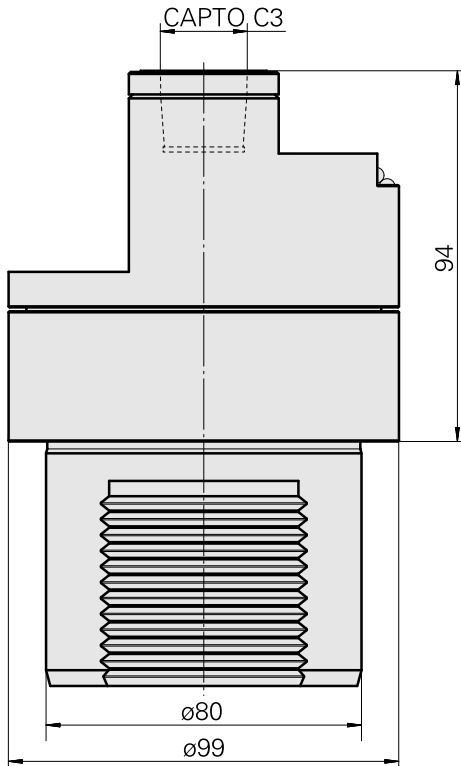

Presetting device D80/INDEX CAPTO C3

Technical data

TH accessories category

Adapter for presetting units

Mounting

D80 for presetting devices

Tool mounting

CAPTO C3