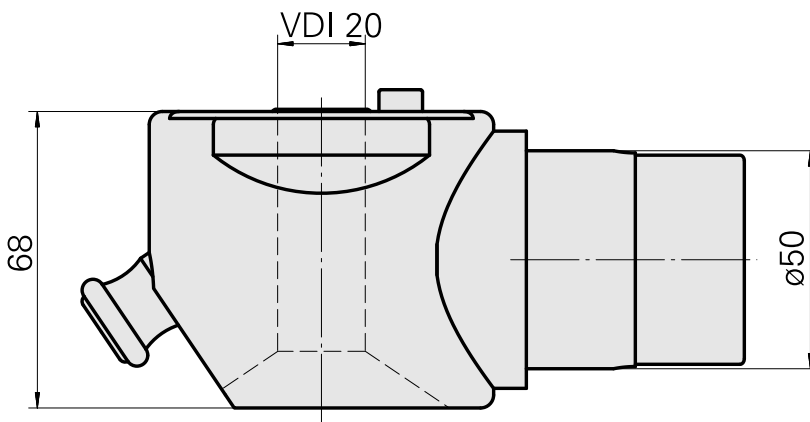

Adapter mounting aid VDI 20

Technical data

TH accessories category

Adapter mounting aid

Tool mounting

VDI 20

Documents

No downloads available for this product