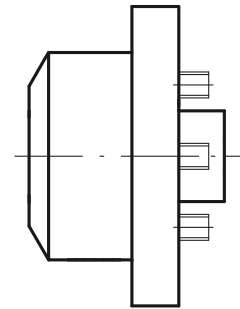

Broach tool hol,intern. D12

Technical data

There are currently no additional technical features stored for this product