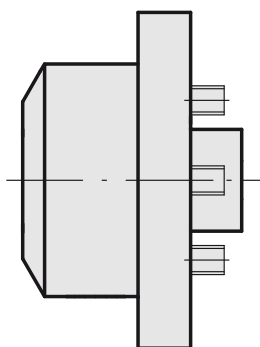

Broach tool hol,intern. D12

Technical data

There are currently no additional technical features stored for this product