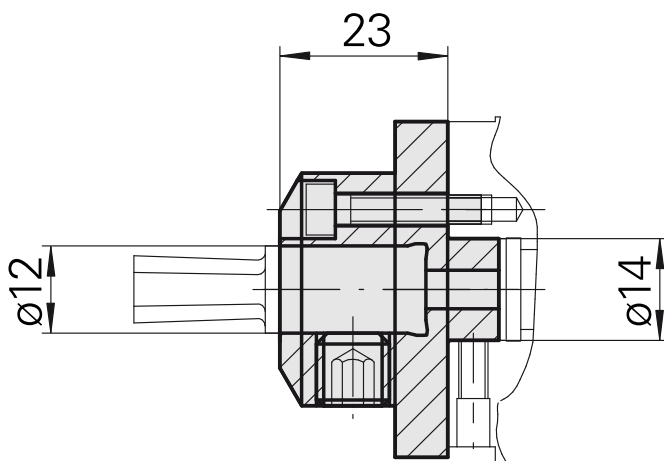

Broach tool hol,intern. D12

Technical data

There are currently no additional technical features stored for this product