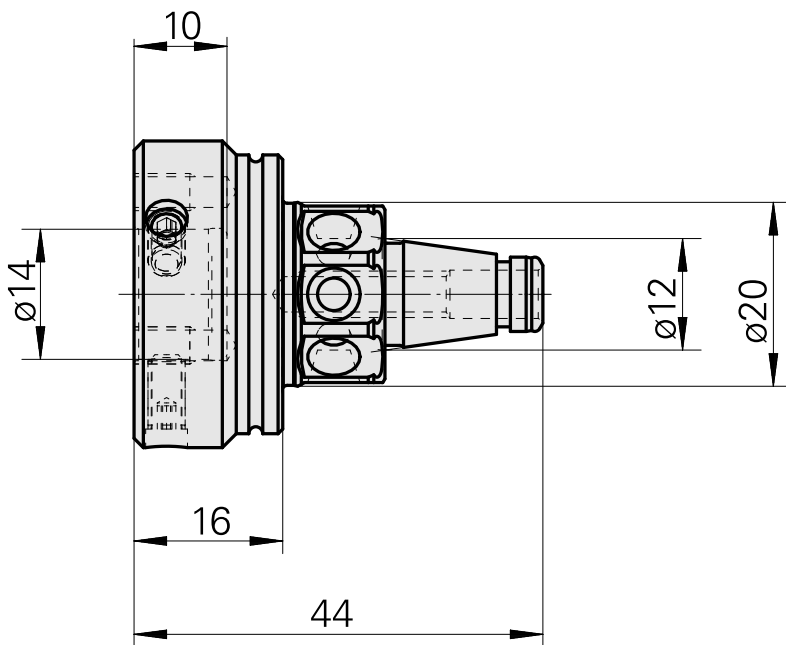

WFB 20-12 D14, adapter for broaching tool

Technical data

TH accessories category	WFB 20-12
Mounting	D14
Quick change inserts	miscell mounting

Documents

No downloads available for this product

Accessories

Optional accessories

Other accessories

[Broaching/ Slotting toolholder D40](#)

Product ID : 10304370

Previous product ID : 983306

[Broach tool hol,intern. D12](#)

Product ID : 10172224

Previous product ID : 983305
