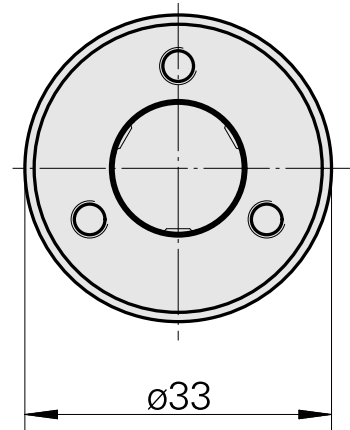

WFB 20-12 D14, adapter for broaching tool

Technical data

TH accessories category	WFB 20-12
Mounting	D14
Quick change inserts	miscell mounting

Documents

No downloads available for this product

Accessories

Optional accessories

Other accessories

[Broaching/ Slotting toolholder D40](#)

Product ID : 10304370

Previous product ID : 983306

[Broach tool hol,intern. D12](#)

Product ID : 10172224

Previous product ID : 983305
