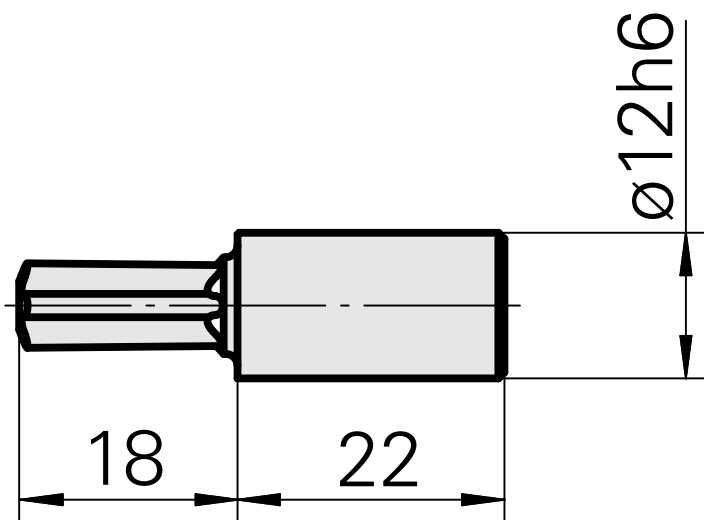

## Broach Torx 30

### Technical data

TH accessories category	Broach
Mounting	Torx 30
Tool mounting	12mm