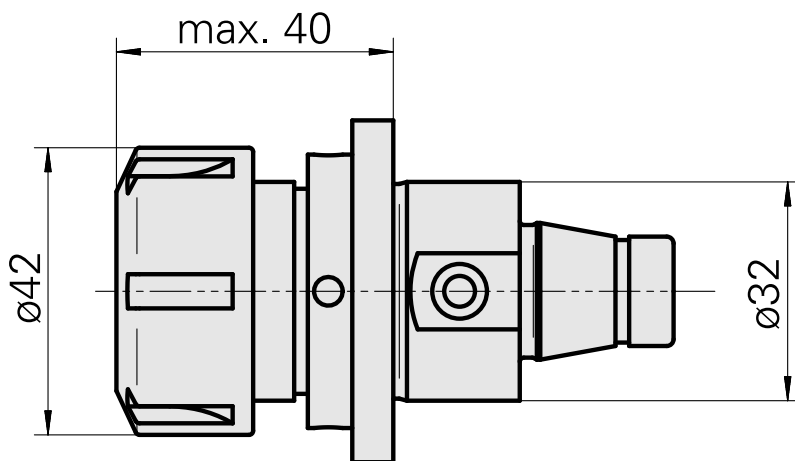

### Características técnicas

TH accessories category

WFB 32-20

Mounting

ER25

Quick change inserts

collet mounting