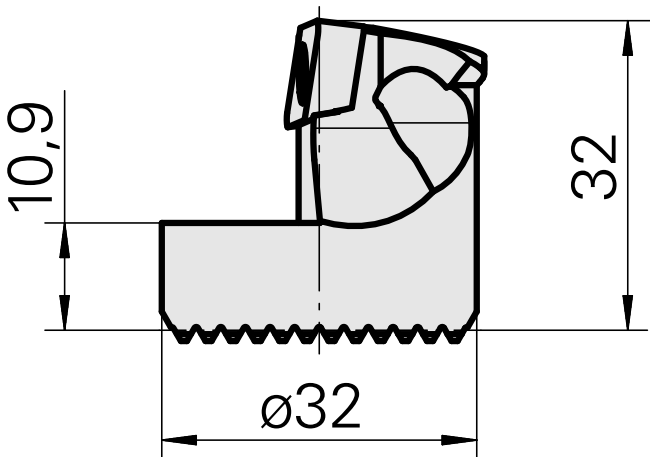

Boring head for VC.. 1604..

Technical data

Mounting	for VC.. 1604..
Cooling	internal
Pressure	50 bar
X [mm]	32 (1.26")
Z [mm]	22 (0.87)
INDEX TRAUB products	G220.3 • R200 • TNX65/42 • TNX220.3

Documents

No downloads available for this product

Accessories

Optional accessories

Other accessories

[Countersunk screw Wohlhaupter Nr. 115673](#)

Product ID : 10587078

Previous product ID : W00013.0026
