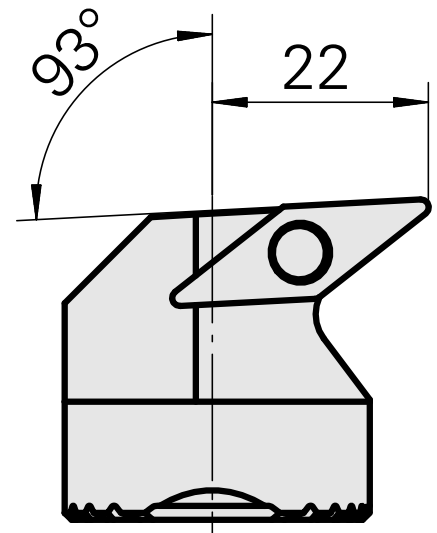

Boring head for VC.. 1604..

Technical data

Mounting	for VC.. 1604..
Cooling	internal
Pressure	50 bar
X [mm]	32 (1.26")
Z [mm]	22 (0.87)
INDEX TRAUB products	G220.3 • G220 • R200 • TNX65/42 • TNX220.3

Documents

No downloads available for this product

Accessories

Optional accessories

Other accessories

[Countersunk screw Wohlhaupter Nr. 115673](#)

Product ID : 10587078

Previous product ID : W00013.0026
