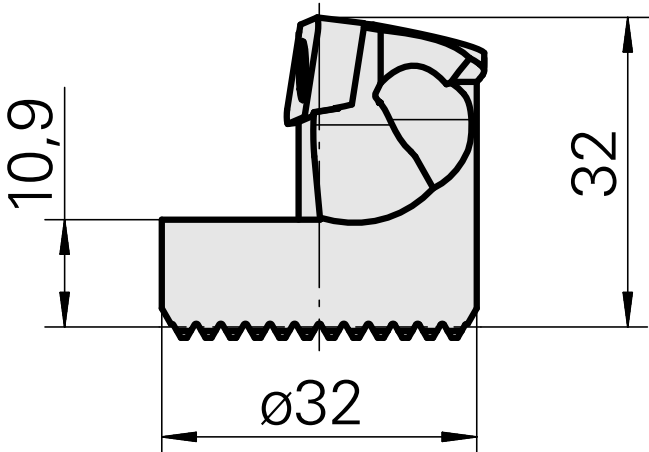

Boring head for VC.. 1604..

Technical data

Mounting	for VC.. 1604..
Cooling	internal
Pressure	50 bar
X [mm]	32 (1.26")
Z [mm]	22 (0.87)
INDEX TRAUB products	G220.3 • G220 • R200 • TNX65/42 • TNX220.3

Documents

No downloads available for this product

Accessories

Optional accessories

Other accessories

[Countersunk screw Wohlhaupter Nr. 115673](#)

Product ID : 10587078

Previous product ID : W00013.0026
