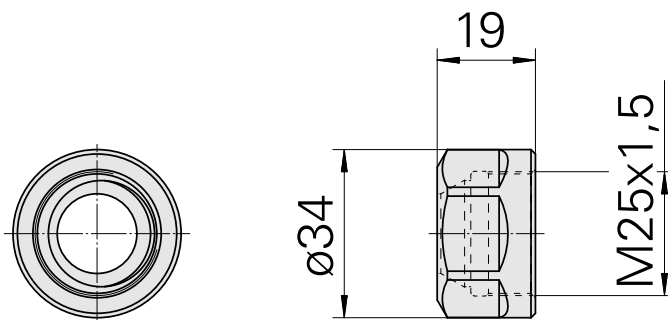

Clamping nut

Technical data

TH accessories category

Clamping nut

Mounting

ER20

Collet type

ER 20

Clamping nut type

Female thread