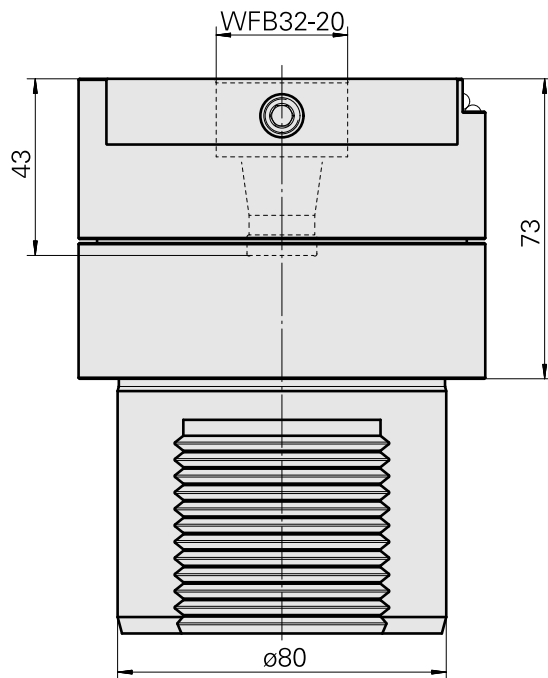

### Technical data

TH accessories category

Adapter for presetting units

Mounting

D80 for presetting devices

Tool mounting

WFB 32-20