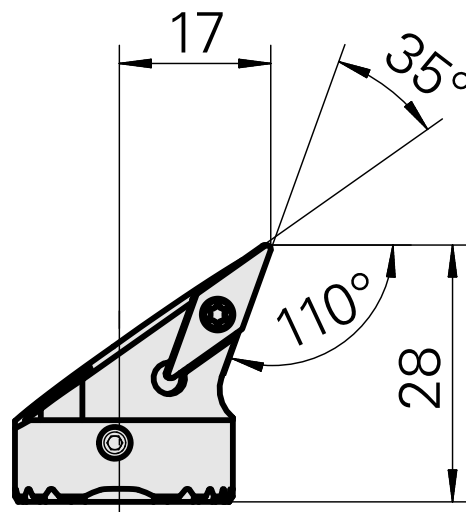

## Boring head for VC.. 1103..

### Technical data

Mounting	for VC.. 1103..
Cooling	internal
Pressure	50 bar
X [mm]	28 (1.10")
Z [mm]	17 (0.67)