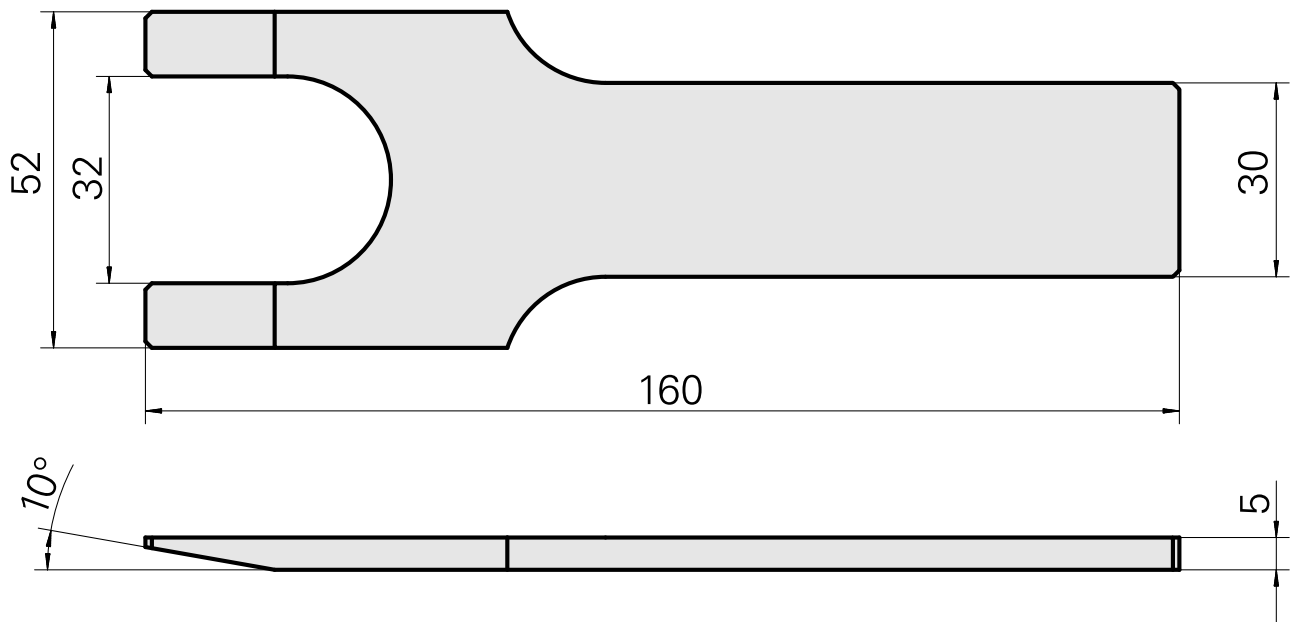

Extractor device

Technical data

TH accessories category

Puller

Mounting

SK30

10100780
L35231.60

INDEX