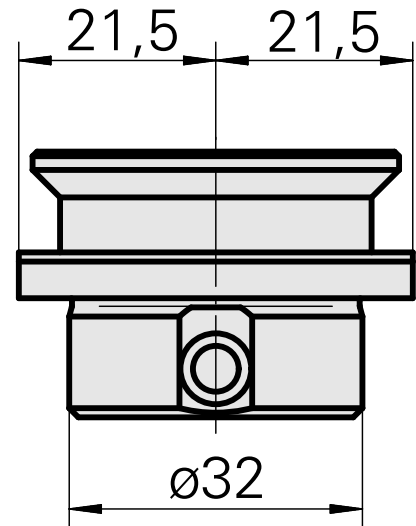

## Blanking plug

### Technical data

Drive	not live
Fixation MS	Shank D32
X [mm]	16 (0.63")
Y [mm]	-
Z [mm]	-
INDEX TRAUB products	MS52C • MS52-6.3