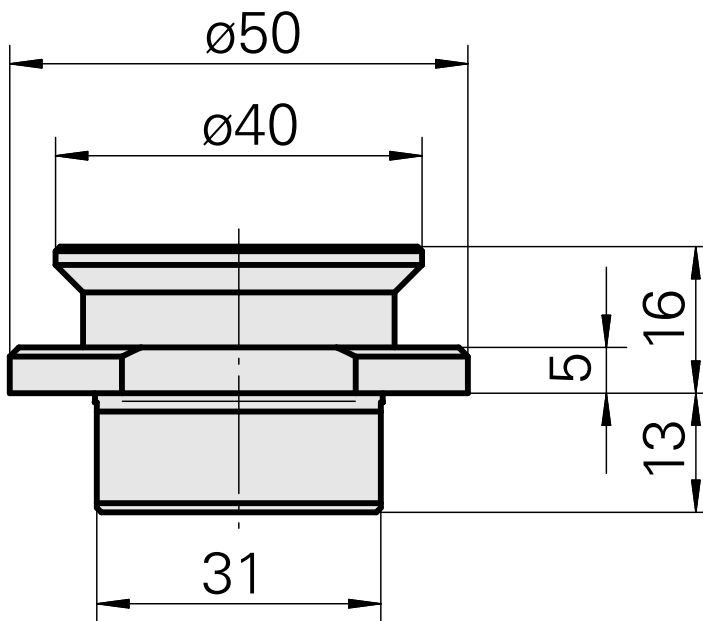

## Blanking plug

### Technical data

Drive	not live
Fixation MS	Shank D32
X [mm]	16 (0.63")
Y [mm]	-
Z [mm]	-
INDEX TRAUB products	MS52C • MS52-6.3