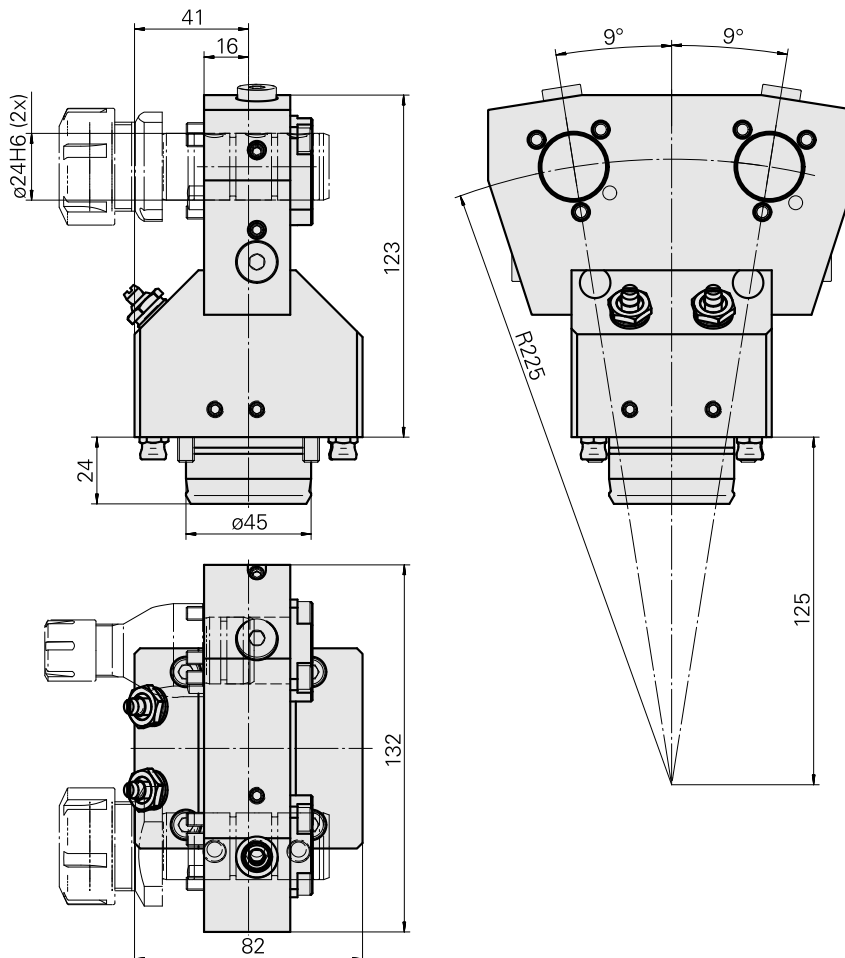

Basic holder KPS 45 D24 (0.94 "), double

Technical data

| | |
|-----------------------------|--|
| Shank KPS | KPS 45 |
| Drive | not live |
| Cooling | external and internal |
| Mounting | D24 |
| Pressure | 80 bar |
| X [mm] | 100 (3.94") |
| Y [mm] | ±9° |
| Z [mm] | 16 (0.63) |
| INDEX TRAUB products | ABC65 • TNK42/65 • TNL32-11 • TNL32 |

[Mount D16 \(0.63"\)](#)

Product ID : 10506517

Previous product ID : W9990105

| | | | |
|----------------------|---------------------|-----------------|--|
| Drive not live | Cooling internal | Mounting D16 | Pressure 80 bar |
| X [mm] 36 (1.42") | Y [mm] - | Z [mm] - | INDEX TRAUB products ABC65 • TNK42/65 • TNL18 • TNL20 • TNL32-11 • TNL32 • TNL32-11 compact • TNL20-11 • TNL32 compact • TNK40.2-10 • TNL20.2 • TNK40.2 |

Mount D20 (0.79 ")

Product ID : 10401858

Previous product ID : W9990506

| | | | |
|----------------------|---------------------|-----------------|--|
| Drive not live | Cooling internal | Mounting D20 | Pressure 80 bar |
| X [mm] 40 (1.57") | Y [mm] - | Z [mm] - | INDEX TRAUB products ABC65 • TNK42/65 • TNL18 • TNL20 • TNL32-11 • TNL32 • TNL32-11 compact • TNL20-11 • TNL32 compact • TNK40.2-10 • TNL20.2 • TNK40.2 |