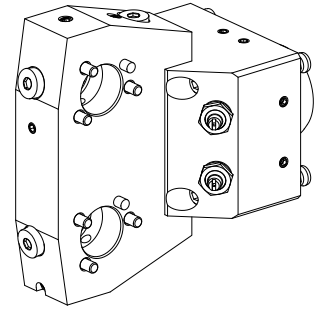

Basic holder KPS 45 D24 (0.94 "), double

Technical data

| | |
|-----------------------------|--|
| Shank KPS | KPS 45 |
| Drive | not live |
| Cooling | external and internal |
| Mounting | D24 |
| Pressure | 80 bar |
| X [mm] | 100 (3.94") |
| Y [mm] | ±9° |
| Z [mm] | 16 (0.63) |
| INDEX TRAUB products | ABC65 • TNK42/65 • TNL32-11 • TNL32 |

Documents

No downloads available for this product

Accessories

Optional accessories

Tool holders with compact shank

[Mount D12 \(0.47"\)](#)

Product ID : 10069528

Previous product ID : W9990530

| | | | |
|----------------------|---------------------|-----------------|--|
| Drive not live | Cooling internal | Mounting D12 | Pressure 80 bar |
| X [mm] 36 (1.42") | Y [mm] - | Z [mm] - | INDEX TRAUB products ABC65 • TNK42/65 • TNL18 • TNL20 • TNL32-11 • TNL32 • TNL32-11 compact • TNL20-11 • TNL32 compact • TNK40.2-10 • TNL20.2 • TNK40.2 |