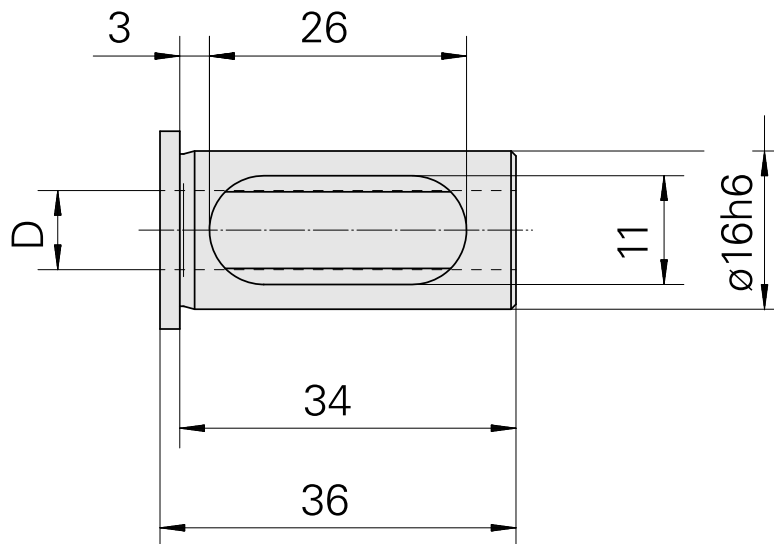

Mounting sleeve with collar D16/ 3mm

Technical data

TH accessories category	Mounting sleeve with collar
Mounting	D16
Tool mounting	3mm

Documents

No downloads available for this product