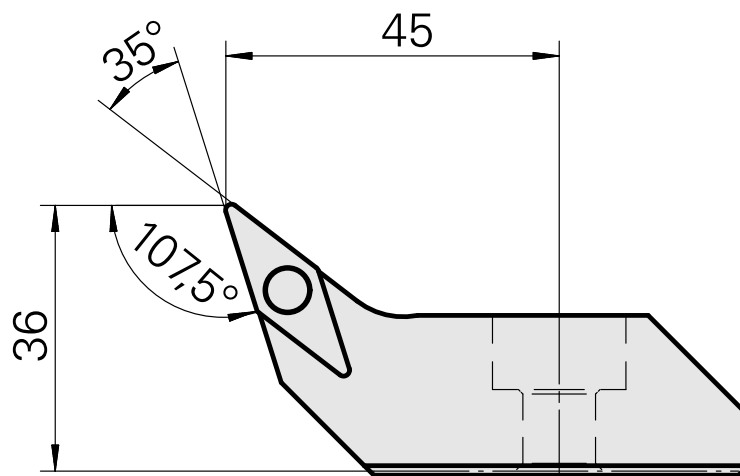

### Technical data

**Mounting**

for VB.. 1604..

**Cooling**

internal

**Pressure**

50 bar

**X [mm]**

36 (1.42")

**Z [mm]**

45 (1.77)

**INDEX TRAUB products**

G420 • G520 • G320.2 • G220.3 •  
TNX220.3