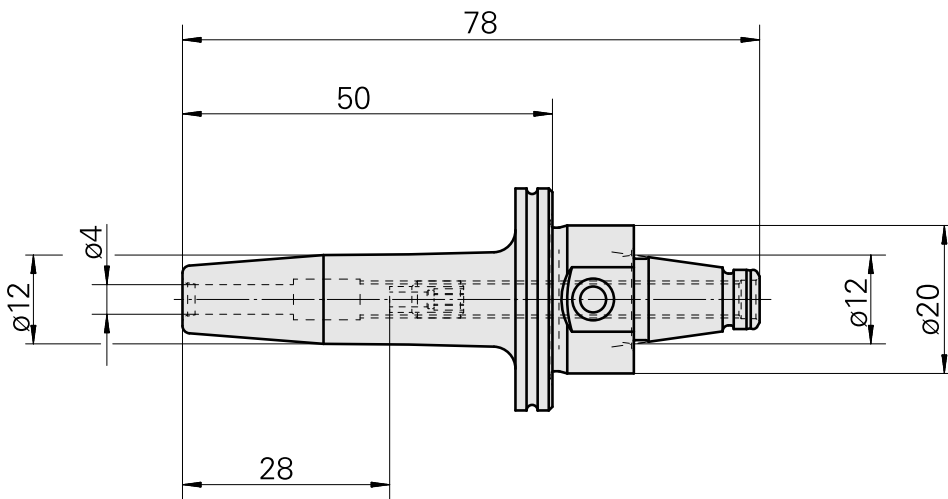

## WFB 20-12 Shrink-fit mounting D4

### Technical data

TH accessories category

WFB 20-12

Mounting

Shrink-fit mounting D4

Quick change inserts

shrink-fit mounting

### **Other accessories**

[Adjusting screw M 5x10](#)

Product ID : 10674886

Previous product ID : 326793

---