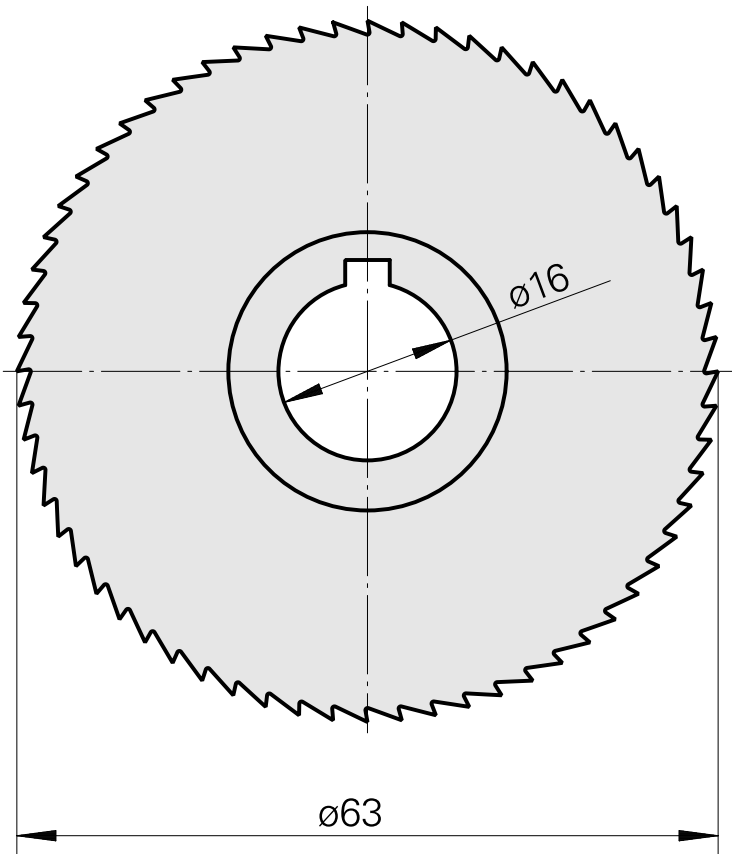

Saw blade, circular saw blade width 0.8 mm (0.031")

Technical data

TH accessories category	Circular saw blade d63
Tool mounting	16mm

10083286
223010.6308

INDEX

Documents

No downloads available for this product