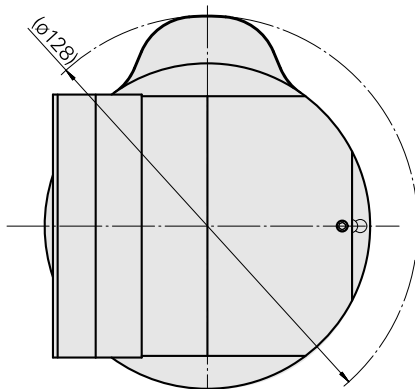

### Technical data

TH accessories category

Adapter for presetting units

Mounting

D80 for presetting devices

Tool mounting

MS32/MS40 Cross slide