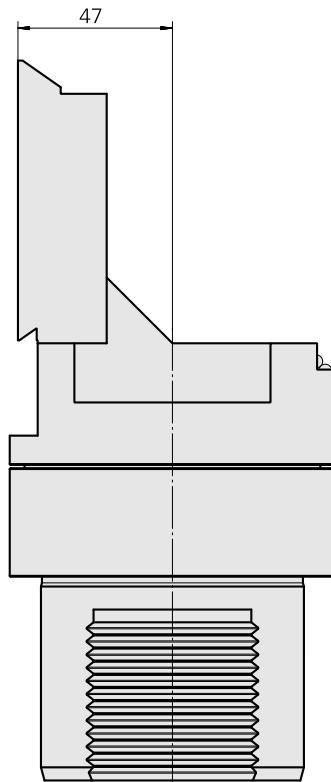

## Presetting device D80/MS32/MS40 Quersch

### Technical data

TH accessories category

Adapter for presetting units

Mounting

D80 for presetting devices

Tool mounting

MS32/MS40 Cross slide