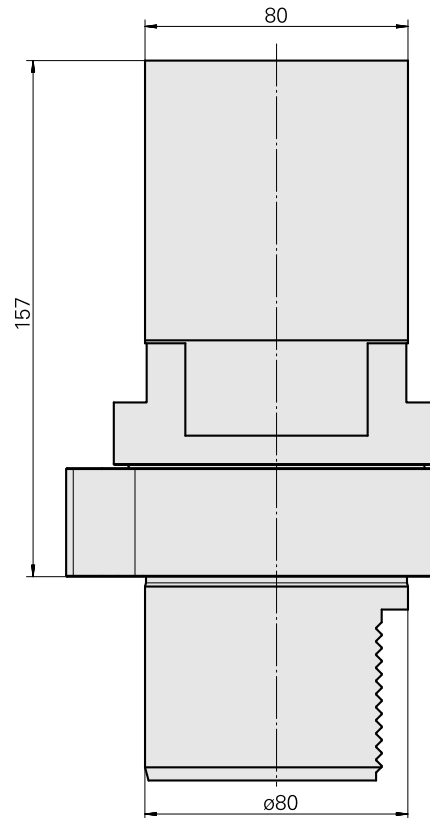

### Technical data

TH accessories category

Adapter for presetting units

Mounting

D80 for presetting devices

Tool mounting

MS32/MS40 Cross slide