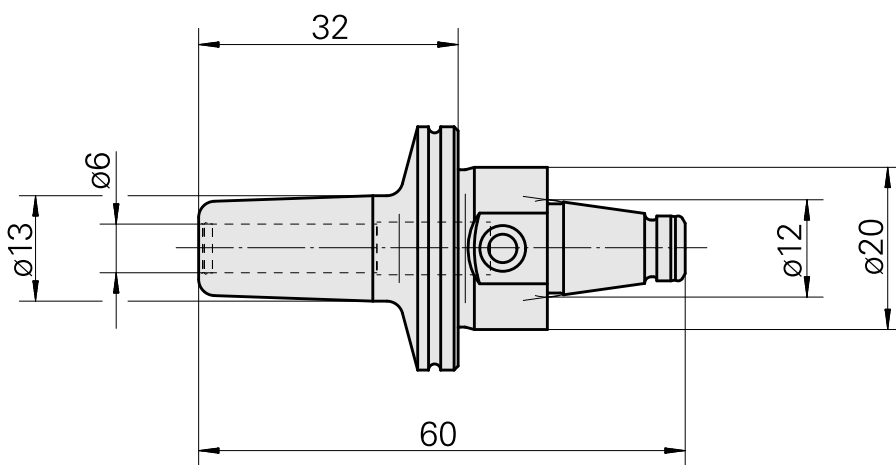

### Technical data

TH accessories category

WFB 20-12

Mounting

Shrink-fit mounting D6

Quick change inserts

shrink-fit mounting

## **Accessories**

Optional accessories

**Other accessories**

[Adjusting screw M 5x15](#)

Product ID : 10491071

Previous product ID : 326794

---