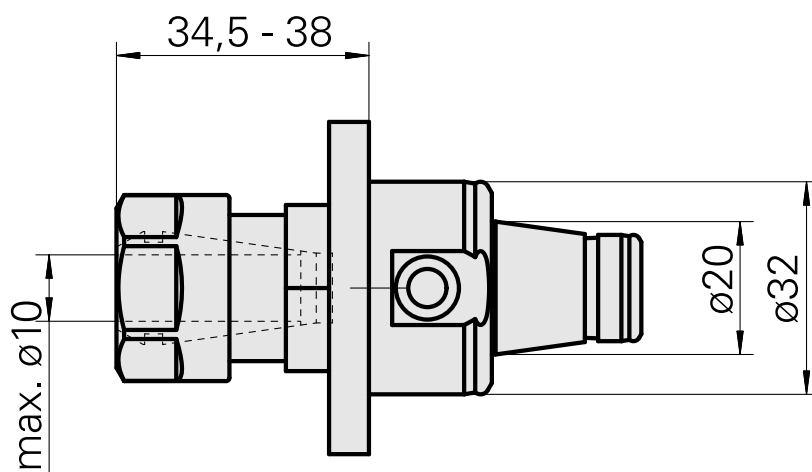

### Technical data

TH accessories category

WFB 32-20

Mounting

ER16

Quick change inserts

collet mounting

---