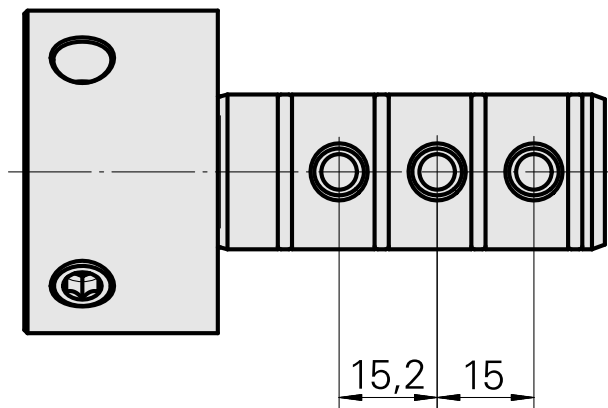

### Technical data

Drive	not live
Cooling	internal
Mounting	WFB 32-20
Pressure	80 bar
X [mm]	-
Y [mm]	-
Z [mm]	-
INDEX TRAUB products	ABC65 • TNK42/65 • TNL32-11 • TNL32

---