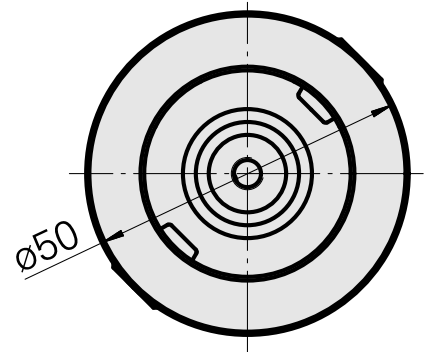

### Technical data

Drive	not live
Cooling	internal
Mounting	WFB 32-20
Pressure	80 bar
X [mm]	-
Y [mm]	-
Z [mm]	-
INDEX TRAUB products	ABC65 • TNK42/65 • TNL32-11 • TNL32

---