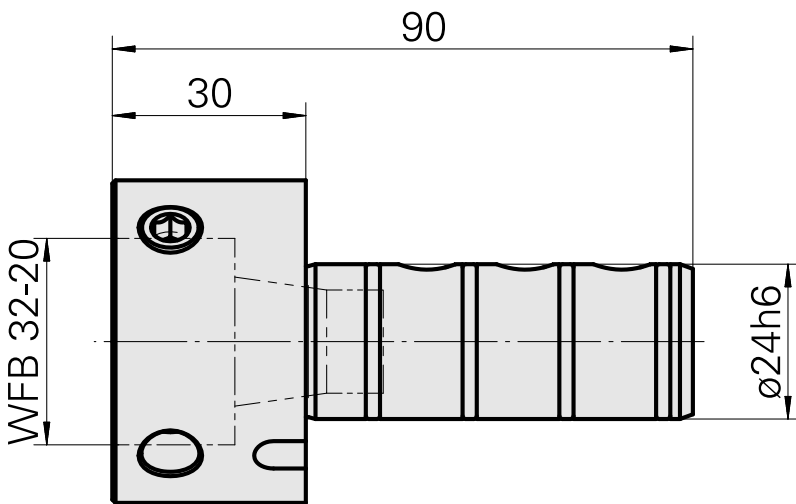

### Technical data

Drive	not live
Cooling	internal
Mounting	WFB 32-20
Pressure	80 bar
X [mm]	-
Y [mm]	-
Z [mm]	-
INDEX TRAUB products	ABC65 • TNK42/65 • TNL32-11 • TNL32

---