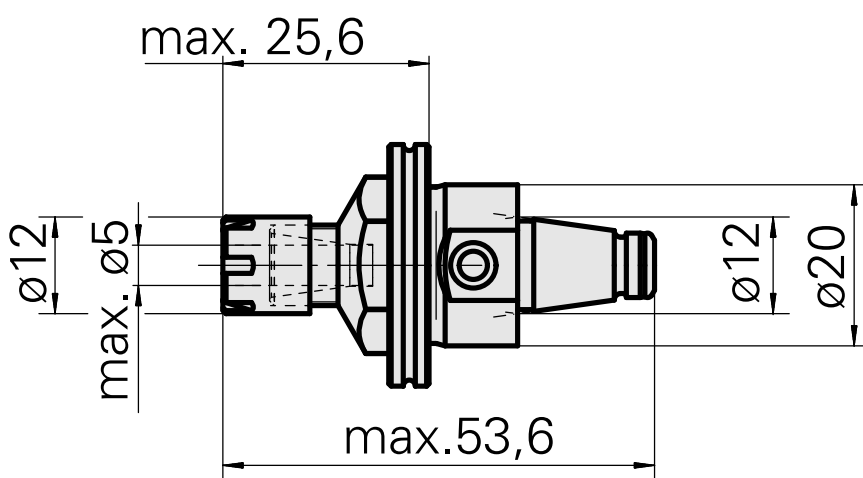

WFB 20-12 ER8

Technical data

WZH Zubehörkategorie

WFB 20-12

Aufnahme

ER8

Schnellwechseleinsätze

Spannzangenaufnahme

Documents

No downloads available for this product

Accessories

Required for operation

[Spannschlüssel Typ E8M](#)

Product ID : 11077222

Previous product ID : 323118

TH accessories category Tool	Mounting ER8	Collet type ER 8	Clamping nut type Female thread diameter reduced
Tools for Collet chucks Clamping nut wrench			

Optional accessories

Tool holder accessories

[Clamping nut](#)

Product ID : 10490215

Previous product ID : 323117

TH accessories category Clamping nut	Mounting ER8	Collet type ER 8	Clamping nut type Female thread diameter reduced
---	-----------------	---------------------	---