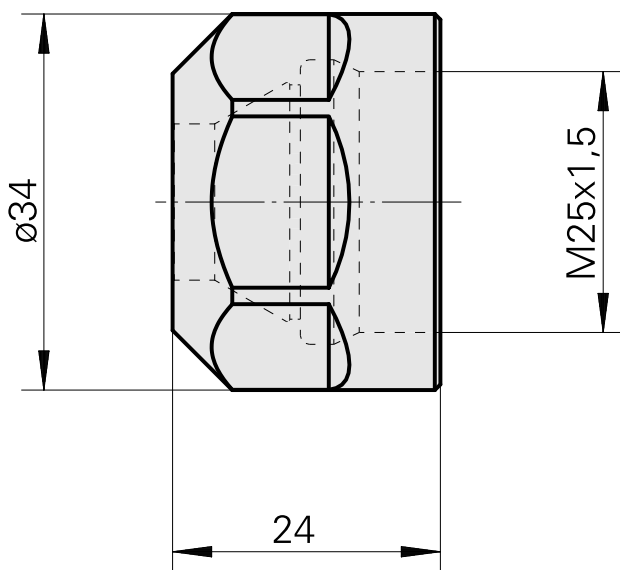

Clamping nut, for internal cooling lubricant supply

Technical data

TH accessories category	Clamping nut
Mounting	ER20
Collet type	ER 20
Clamping nut type	Female thread

10031711
901939.3201

INDEX

Documents

No downloads available for this product