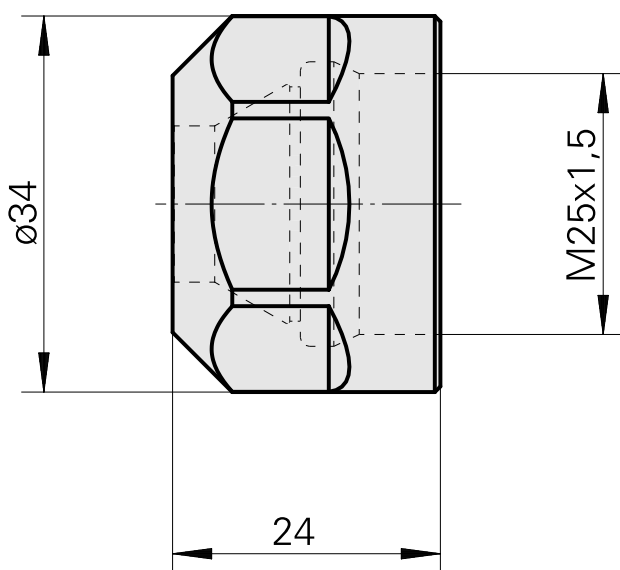

Clamping nut, for internal cooling lubricant supply

Technical data

TH accessories category	Clamping nut
Mounting	ER20
Collet type	ER 20
Clamping nut type	Female thread

10031711
901939.3201

INDEX

Documents

No downloads available for this product