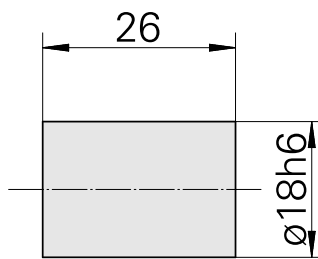

Clamping sleeve D18/ pre-grinded

Technical data

TH accessories category	Clamping sleeve
Mounting	D18
Tool mounting	pre-grinded

10024917
8993118.

INDEX

Documents

No downloads available for this product