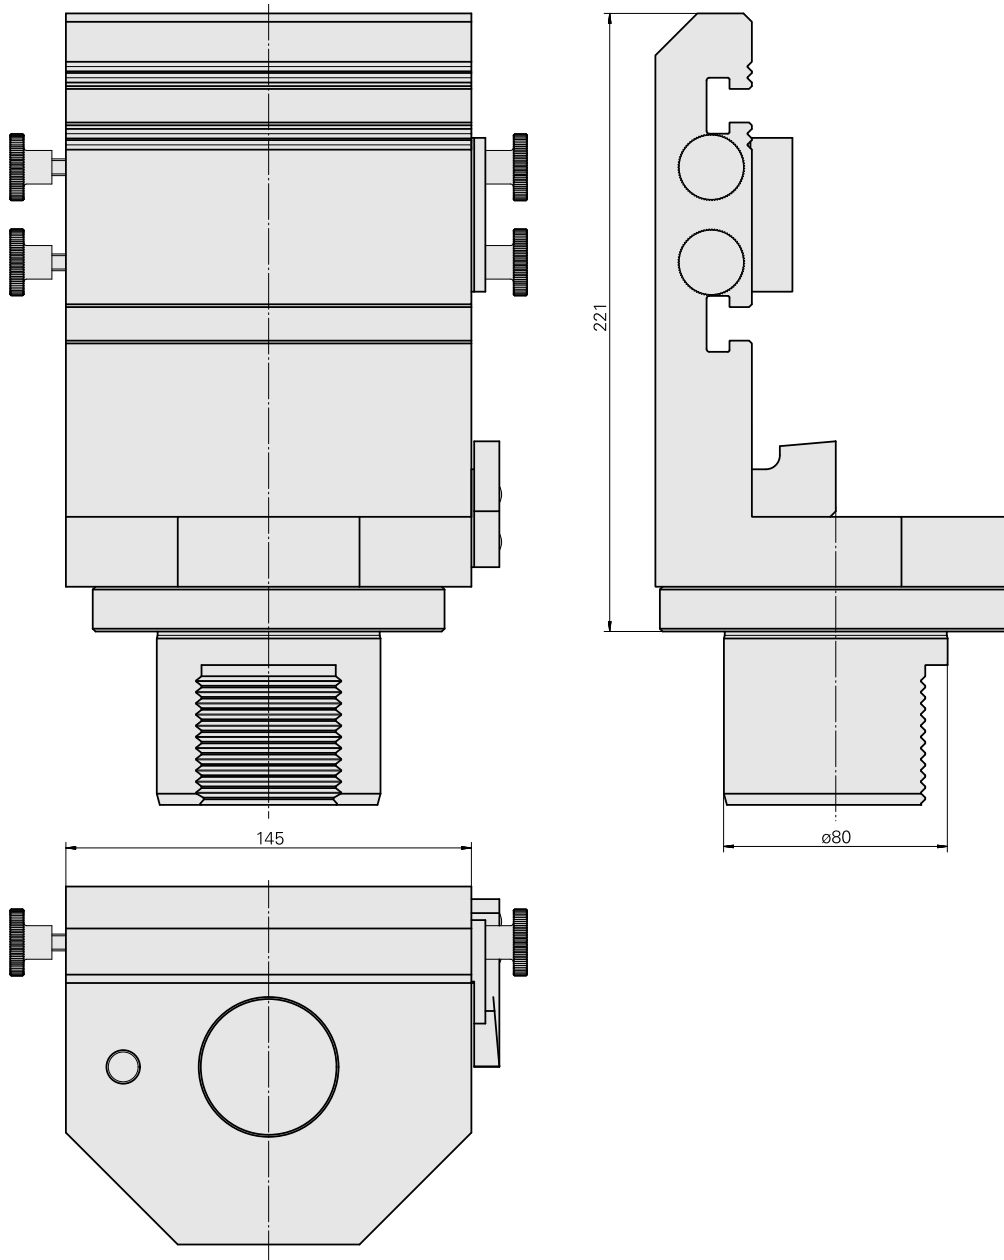

### Technical data

TH accessories category

Adapter for presetting units

Mounting

D80 for presetting devices

Tool mounting

MS16 Grooving slide