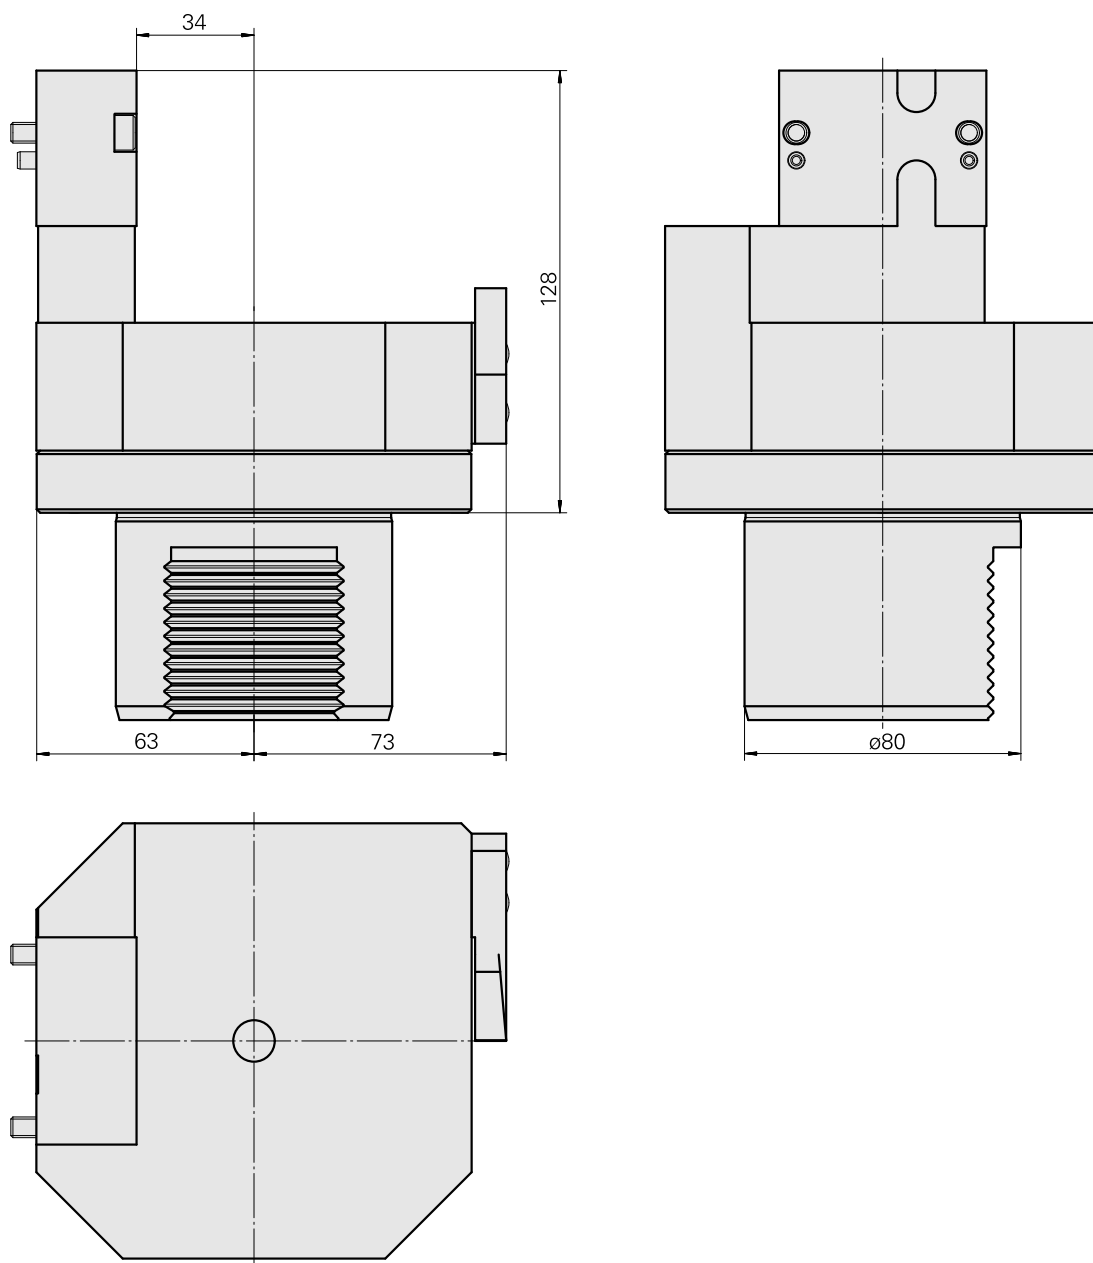

### Technical data

**TH accessories category**

Adapter for presetting units

**Mounting**

D80 for presetting devices

**Tool mounting**

MS16 DrillGroovBlock