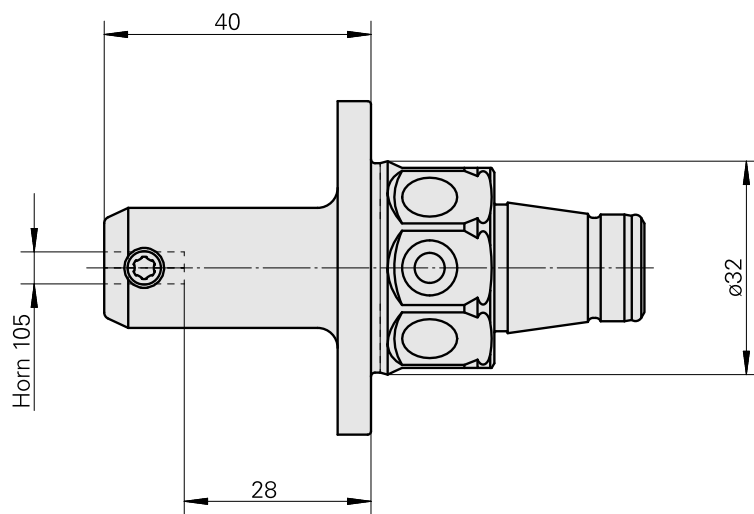

## WFB 32-20 Horn Type 105

### Technical data

TH accessories category

WFB 32-20

Mounting

Horn Type 105

Quick change inserts

Horn S-Mini

10015891  
W9990880