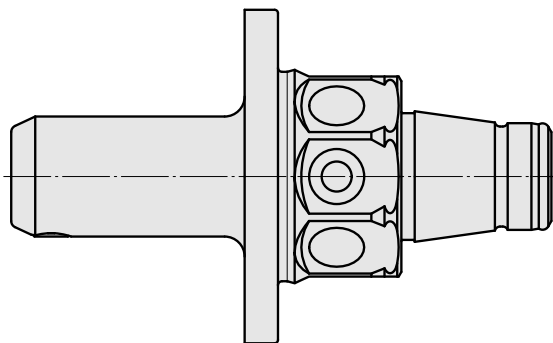

## WFB 32-20 Horn Type 105

### Technical data

TH accessories category

WFB 32-20

Mounting

Horn Type 105

Quick change inserts

Horn S-Mini

10015891  
W9990880

**INDEX**

---