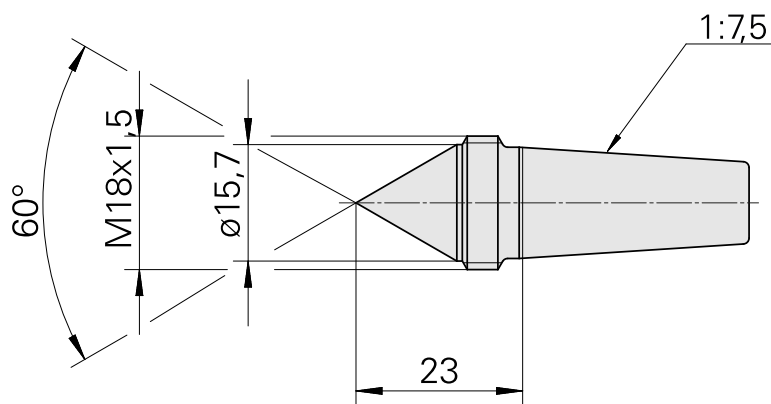

## Live Center, 60° D16 mm (0.62")

### Technical data

TH accessories category

Center, universal

Mounting

D15.4/Cone 1:7.5