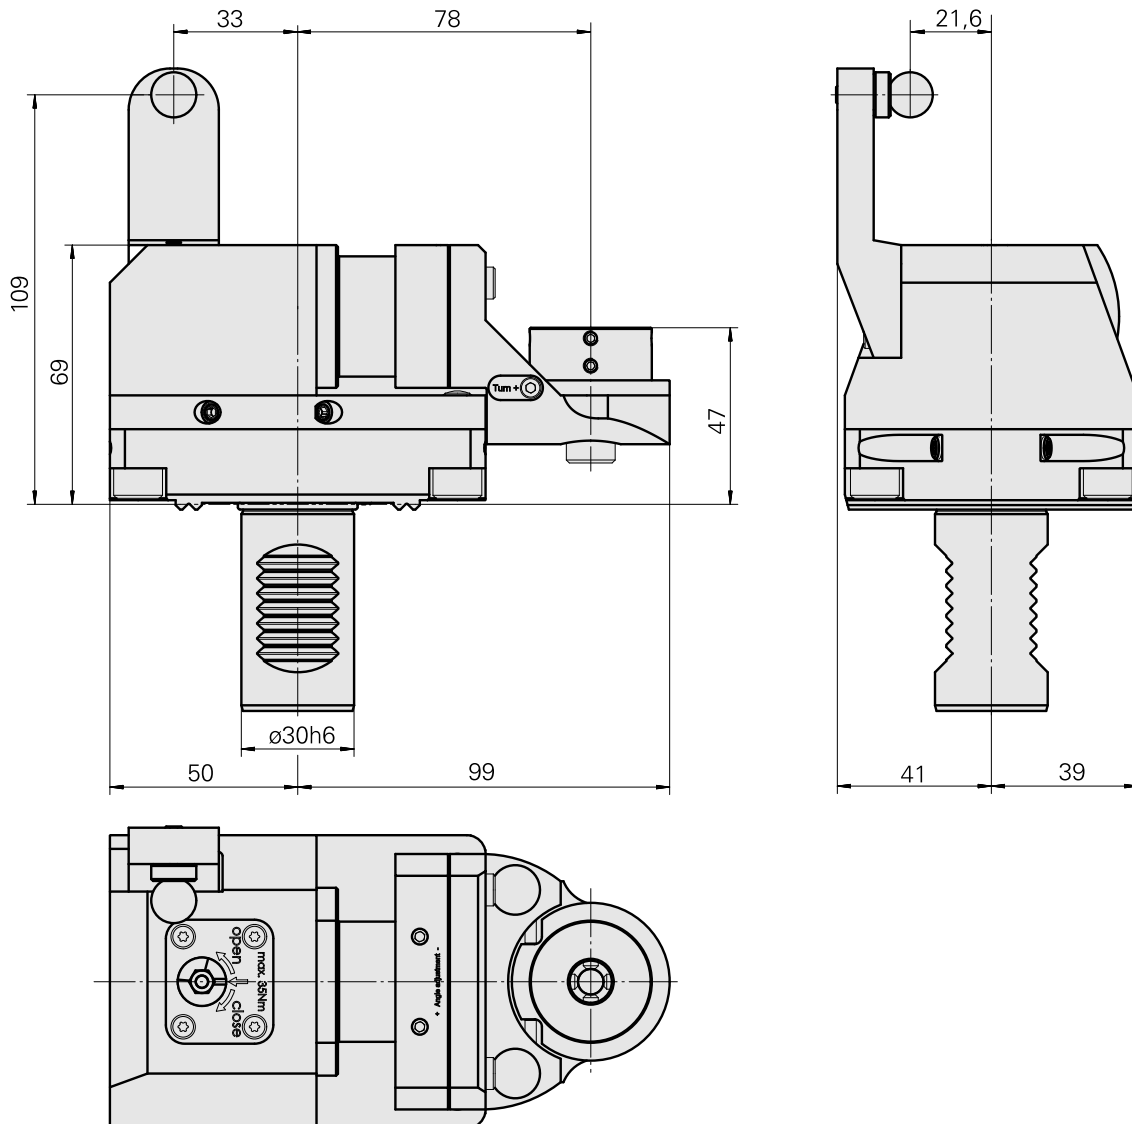

## Probe holder

### Technical data

Shank VDI	VDI 30
Drive	not live
Fixation VDI	W serration
reversible 180°	yes
Data carrier	check tool station bore
X [mm]	-
Y [mm]	-
Z [mm]	-

---