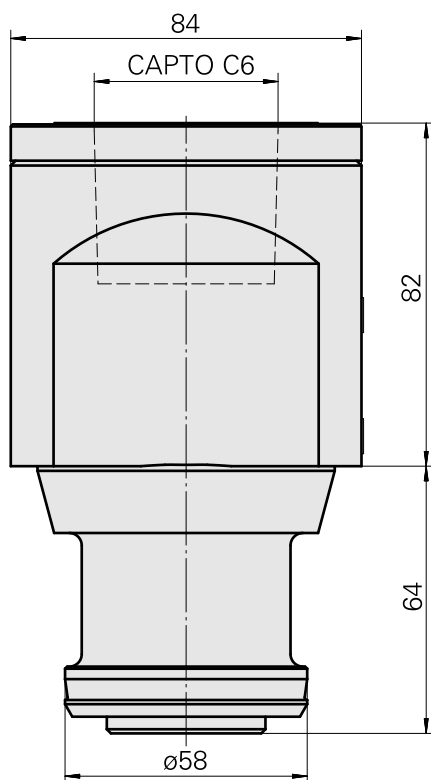

### Technical data

TH accessories category

Adapter pre-adjustment block

Tool mounting

CAPTO C6