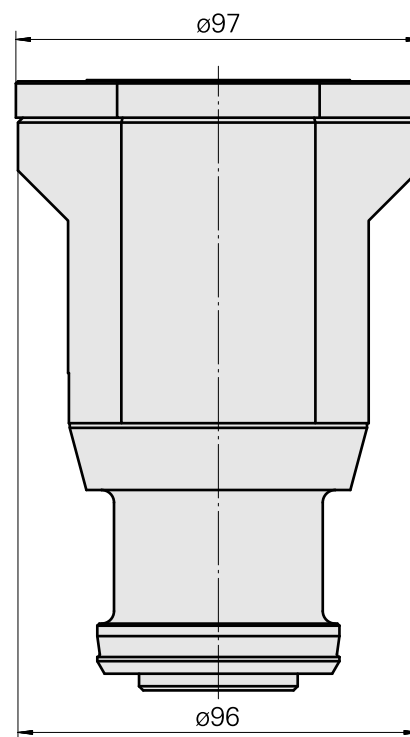

### Technical data

TH accessories category

Adapter pre-adjustment block

Tool mounting

CAPTO C6