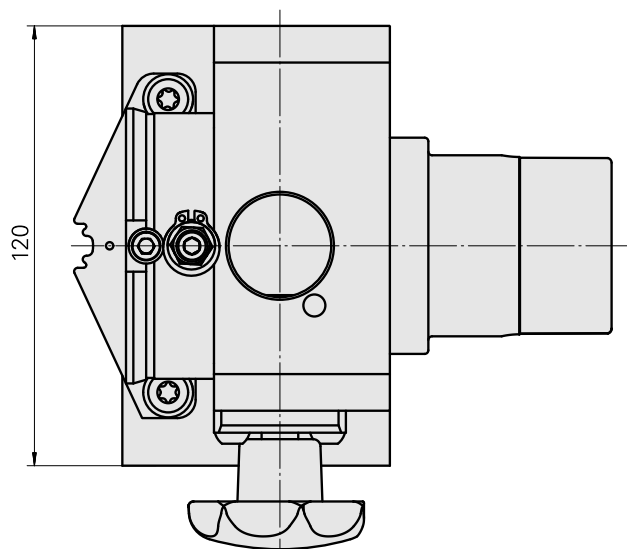

Adapter mounting aid TNL12

Technical data

TH accessories category

Adapter mounting aid

Tool mounting

TNL12

Documents

No downloads available for this product