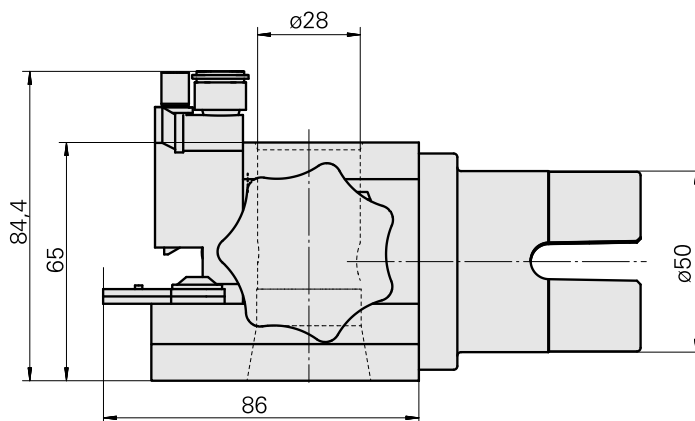

Adapter mounting aid TNL12

Technical data

TH accessories category

Adapter mounting aid

Tool mounting

TNL12

Documents

No downloads available for this product