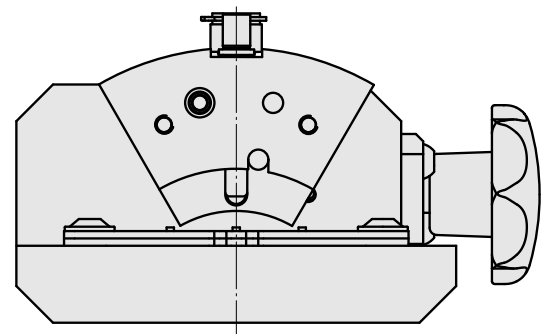

Adapter mounting aid TNL12

Technical data

TH accessories category

Adapter mounting aid

Tool mounting

TNL12

Documents

No downloads available for this product