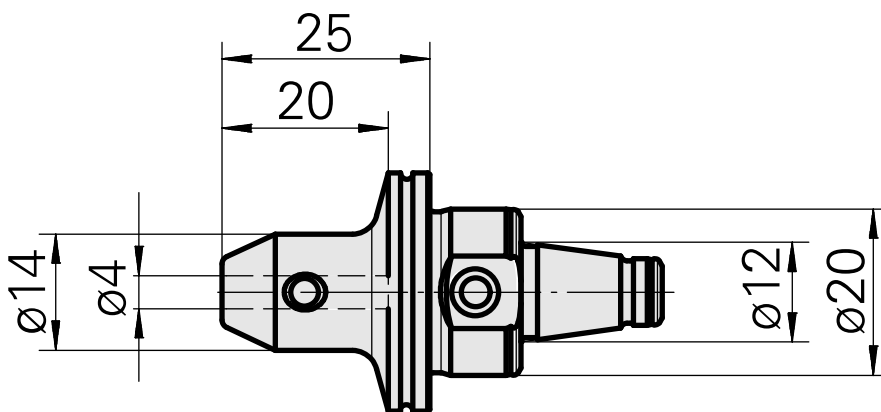

WFB 20-12 D4

Technical data

TH accessories category

WFB 20-12

Mounting

D4

Quick change inserts

Weldon mounting