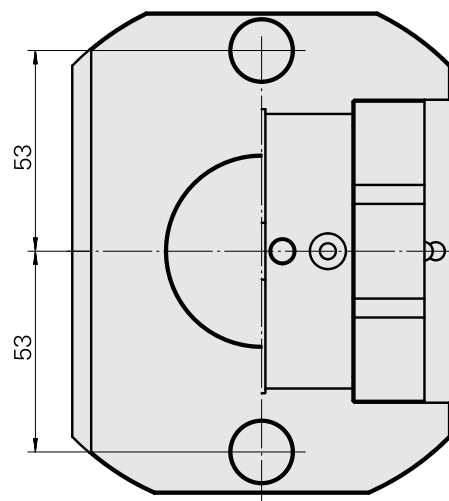

### Technical data

TH accessories category

Adapter for presetting units

Mounting

D80 for presetting devices

Tool mounting

Round prism mounting TNL12