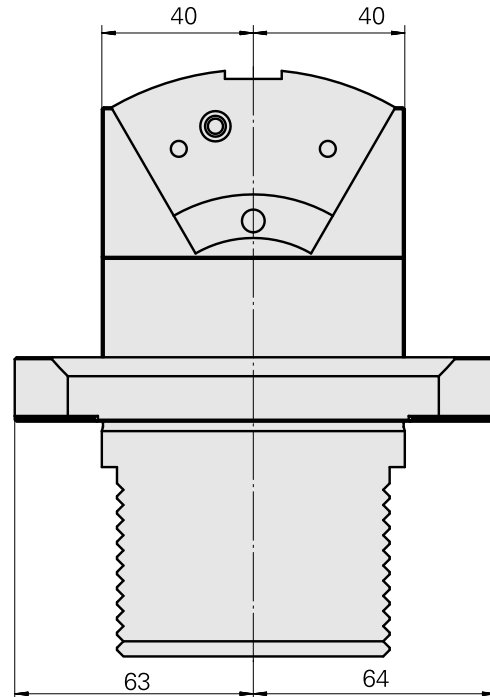

### Technical data

TH accessories category

Adapter for presetting units

Mounting

D80 for presetting devices

Tool mounting

Round prism mounting TNL12