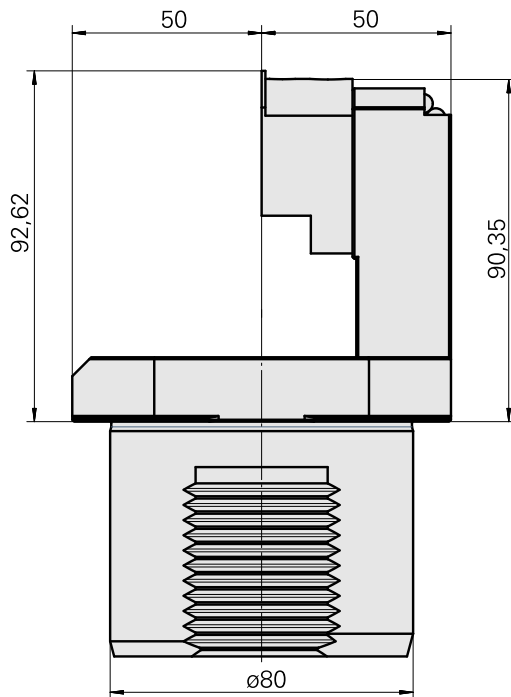

### Technical data

TH accessories category

Adapter for presetting units

Mounting

D80 for presetting devices

Tool mounting

Round prism mounting TNL12