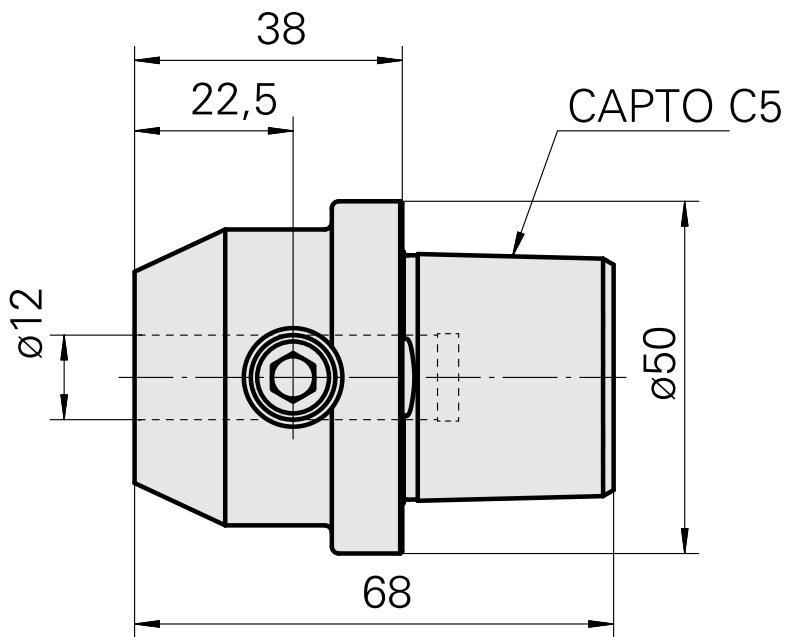

INDEX CAPTO C5 D12

Technical features

TH accessories category

INDEX CAPTO C5

Mounting

D12

Quick change inserts

Weldon mounting

Documents

No downloads available for this product

Accessories

Optional accessories

Other accessories

[Mounting sleeve with collar D12](#)

Product ID : 11060576

Previous product ID : W94280.21--

[Clamping sleeve D12](#)

Product ID : 10964938

Previous product ID : 993112.----
