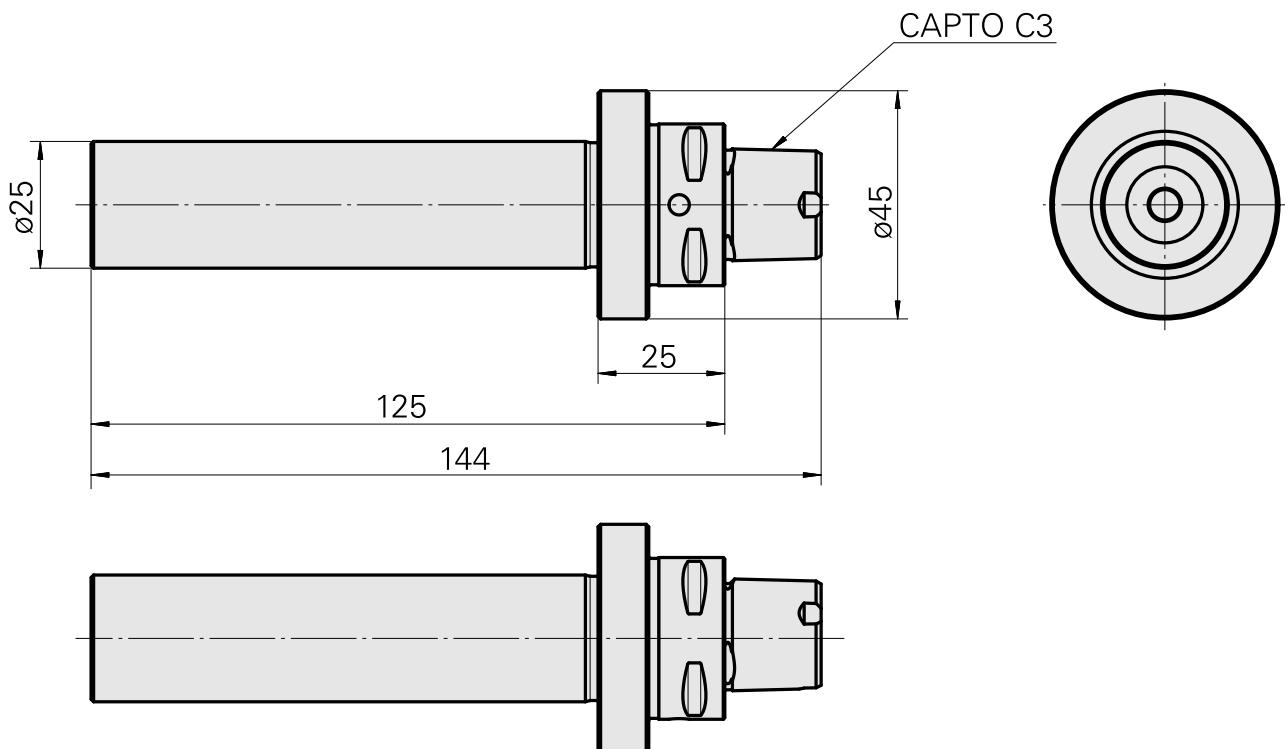

## INDEX CAPTO C3 D25, Calibrating tool

### Technical data

TH accessories category

INDEX CAPTO C3

Mounting

D25

Quick change inserts

Calibrating tool