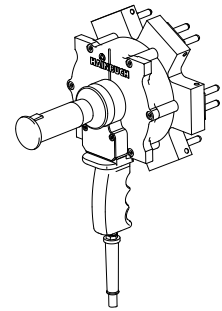

### Technical data

<b>Clamping device size</b>	125
<b>manufacturer product line</b>	SPANNTOP nova chuck
<b>Clamping type</b>	Pneumatic
<b>Clamping method</b>	External clamping
<b>manufacturer product line</b>	Hainbuch