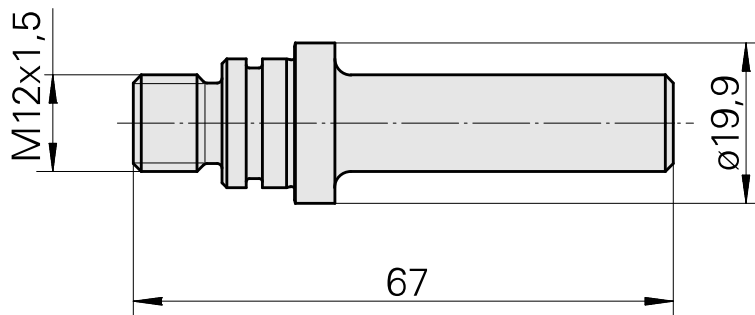

CL feeder, fixed TNL12.2, Back/front working unit

Technical data

There are currently no additional technical features stored for this product

Documents

No downloads available for this product

Accessories

Optional accessories