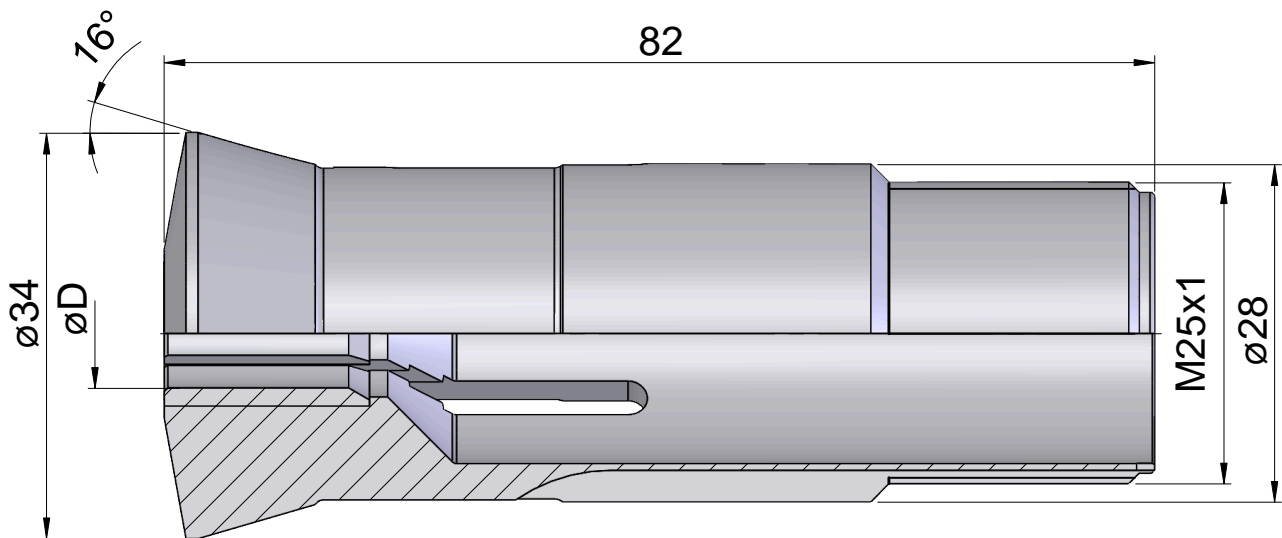

## Guide bush T223 Ø=12,00

### Technical data

Clamping device size	T223
Ext. manufacturer product line	
Clamping type	with carbide insert
Nominal diameter (mm)	12 Millimeter
Clamping method	External clamping
Collet design	adjustable
Collet version	S-slot
Ext. manufacturer product line	Schlenker