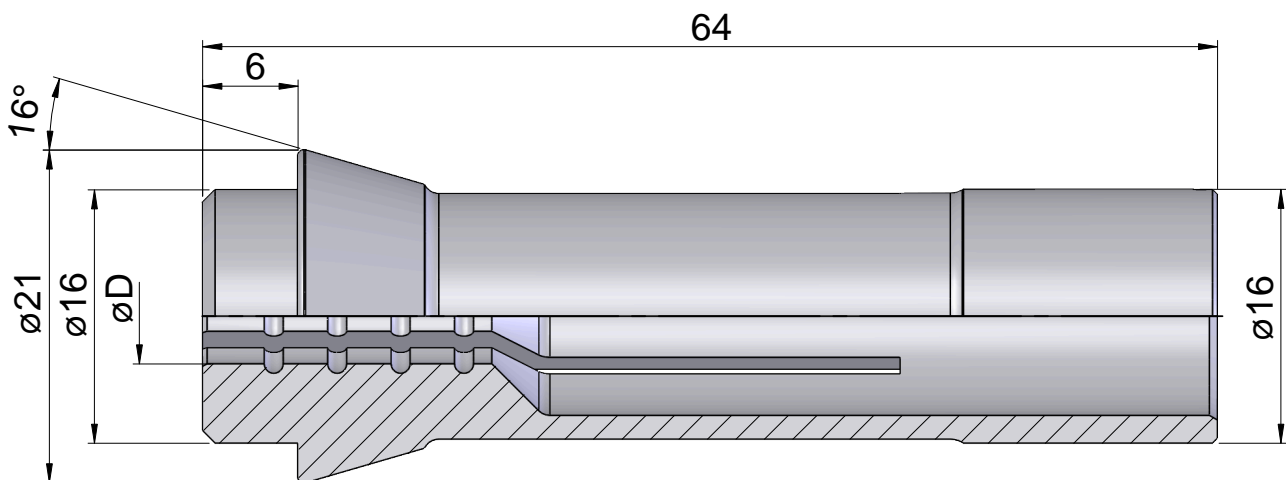

## Clamping collet 1212E/F16 Ø=12,00

### Technical data

Clamping device size	1212E/F16
manufacturer product line	
Clamping type	smooth
Nominal diameter (mm)	12 Millimeter
Clamping method	External clamping
Collet version	S-slot
manufacturer product line	Schlenker